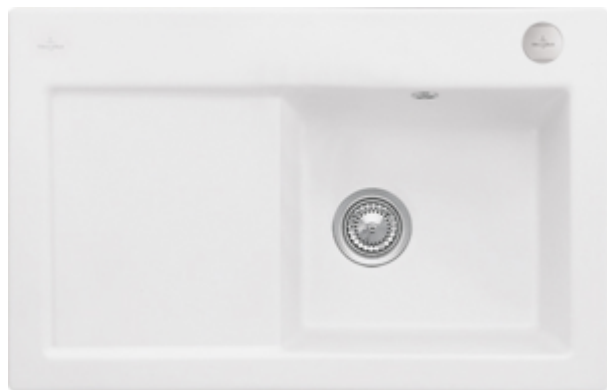

SUBWAY 45 FLAT FLUSH-MOUNTED SINK RECTANGLE

PRODUCT INFORMATION

Article title	Villeroy & Boch Subway 45 flat Flush-mounted sink, included Outlet fitting pop-up, of Ceramic, 745 x 475 mm, Stone White CeramicPlus
Article number	67142FRW
Scope of delivery	1x sink 1 x pop-up waste system 1 x cover cap, round
Length in mm	475
Width in mm	745
Height in mm	220
Interior depth	200
Collection	Subway 45 flat
Product designation	Flush-mounted sink
Material	Ceramic
Other material	Grate: Stainless steel Valve: Stainless steel
Position of main bowl	Basin on right
Colour designation	Stone White
other colour designations	Grate: Chrome Valve: Chrome
Assembly / Assembly type	flush-fitting installation