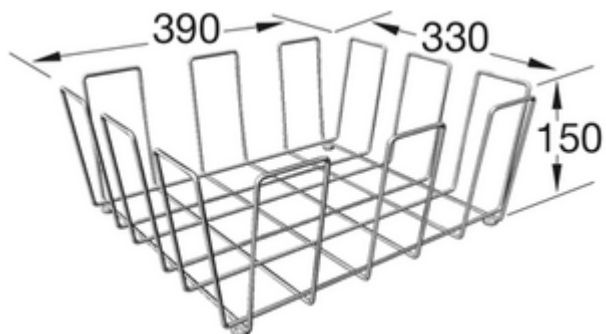

ACCESSORIES, ACCESSORIES FOR SINKS, KITCHEN ACCESSORIES, KITCHEN SINK ACCESSORIES ACCESSORIES

PRODUCT INFORMATION

. POSITION

Model	9K0900
Weight	0,72 kg
Description	Salad basket

COLOURS

stainless steel 9K0900K1 4051202304560