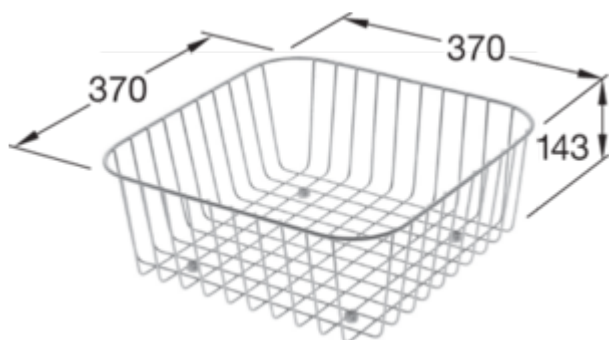

ACCESSORIES, ACCESSORIES FOR SINKS, KITCHEN ACCESSORIES, KITCHEN SINK ACCESSORIES ACCESSORIES

PRODUCT INFORMATION

. POSITION

Model	984900
Weight	0,7 kg
Description	Salad basket

COLOURS

Stainless steel 984900K1 4022693574718