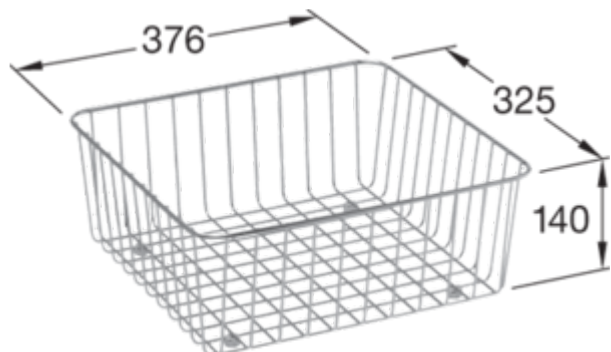

## PRODUCT INFORMATION

. POSITION

Model	8K0700
Weight	0,96 kg
Description	Salad basket