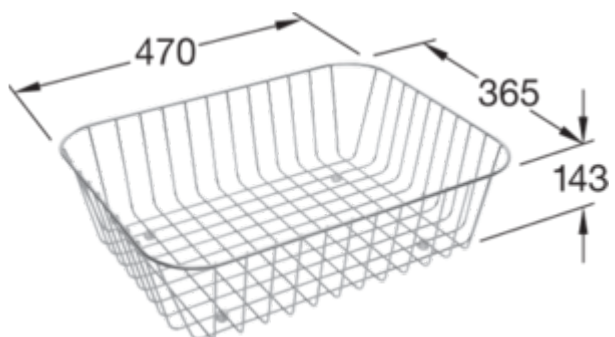

ACCESSORIES, ACCESSORIES FOR SINKS, KITCHEN ACCESSORIES, KITCHEN SINK ACCESSORIES ACCESSORIES

PRODUCT INFORMATION

. POSITION

Model	839700
Weight	0,5 kg
Description	Salad basket

COLOURS

stainless steel	839700K1	4022693788672
-----------------	----------	---------------