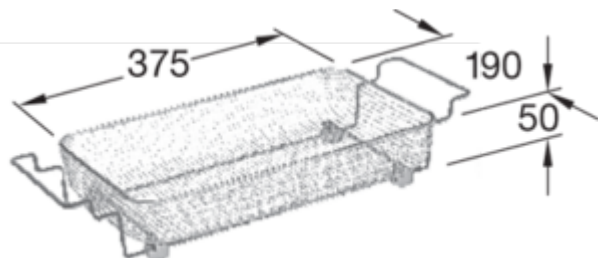

## PRODUCT INFORMATION

. POSITION

Model	834547
Weight	0,48 kg
Description	Inset strainer