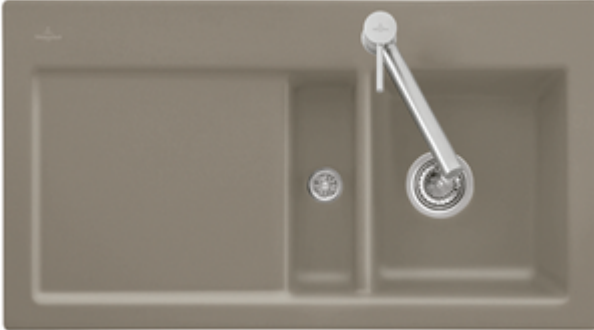

SINK, BUILT-IN SINKS, CERAMIC SINKS SUBWAY

PRODUCT INFORMATION

. POSITION

Model	677301
Width	915 mm
Depth	510 mm
Weight	22,28 kg
Description	Sink basin left inclusive Waste system, Round basket strainer basin left The sink is not reversible For surface-mounted installation Required size of worktop : 88 x 48 cm Minimum width of undersink cabinet: 50 cm Bowl left - 3 prescored holes for fittings Built-in sink

COLOURS

White Pearl CeramicPlus	677301KT	4047289677376
La Rose CeramicPlus	677301KW	4047289849872
Graphite CeramicPlus	677301i4	4022693911216
White Alpin CeramicPlus	677301R1	4022693911148
Chromit CeramicPlus	677301J0	4022693911230
Almond CeramicPlus	677301AM	4062373749920
Ivory CeramicPlus	677301FU	4051202019709
Snow White CeramicPlus	677301KG	4051202300357
Crema CeramicPlus	677301KR	4047289528326
Stone White CeramicPlus	677301RW	4051202947446
Ebony CeramicPlus	677301S5	4022693911155
Stone CeramicPlus	677301SL	4051202588229
Steam CeramicPlus	677301SM	4051202586850
Timber CeramicPlus	677301TR	4051202205942
Fossil CeramicPlus	677301KD	4022693911278