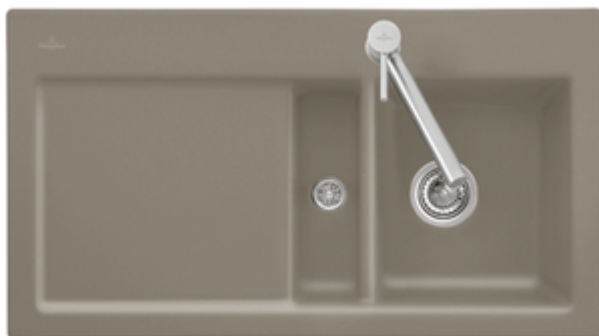

BUTLER SINK, FLUSH-FIT SINKS, CERAMIC SINKS, FLUSH-FITTING SINKS SUBWAY FLAT

PRODUCT INFORMATION

. POSITION

| | |
|-------------|---|
| Model | 67132F |
| Width | 880 mm |
| Depth | 475 mm |
| Weight | 23,8 kg |
| Description | <p>Sink bowl right inclusive Waste system, Round pop-up bowl right</p> <p>The sink is not reversible</p> <p>For flush-fit installation in natural stone or artificial stone countertops</p> <p>Minimum width of undersink cabinet: 50 cm</p> <p>Bowl right - 4 prescored holes for fittings</p> <p>Sink</p> <p>Minimum thickness of the countertop when placed with a dishwasher: at least 4 cm</p> |