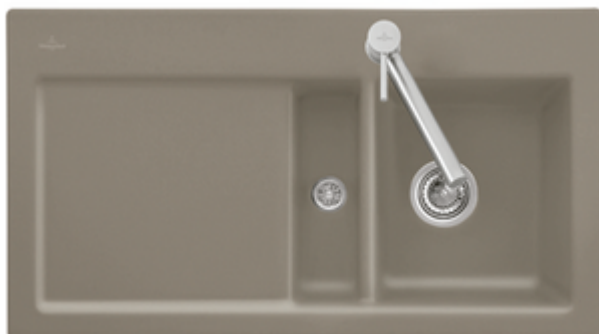

# BUTLER SINK, FLUSH-FIT SINKS, CERAMIC SINKS, FLUSH-FITTING SINKS SUBWAY FLAT

### . POSITION

Model	67131F
Width	880 mm
Depth	475 mm
Weight	23,8 kg
Description	Sink bowl right inclusive Waste system, Round basket strainer bowl right The sink is not reversible For flush-fit installation in natural stone or artificial stone countertops Minimum width of undersink cabinet: 50 cm Bowl right - 4 prescored holes for fittings Sink Minimum thickness of the countertop when placed with a dishwasher: at least 4 cm