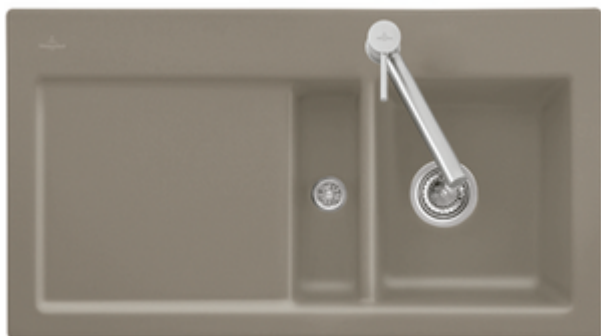

SUBWAY 50 BUILT-IN SINK RECTANGLE

PRODUCT INFORMATION

Article title	Villeroy & Boch Subway 50 Built-in sink, included Outlet fitting hand-operated, of Ceramic, 915 x 510 mm, Steam CeramicPlus
Article number	671301SM
Scope of delivery	1x sink 1 x basket strainer waste
Length in mm	510
Width in mm	915
Height in mm	220
Interior depth	200
Collection	Subway 50
Product designation	Built-in sink
Material	Ceramic
Other material	Grate: Stainless steel Valve: Stainless steel
Position of main bowl	Basin on right
Colour designation	Steam
other colour designations	Grate: Chrome Valve: Chrome
Assembly / Assembly type	surface-mounted installation