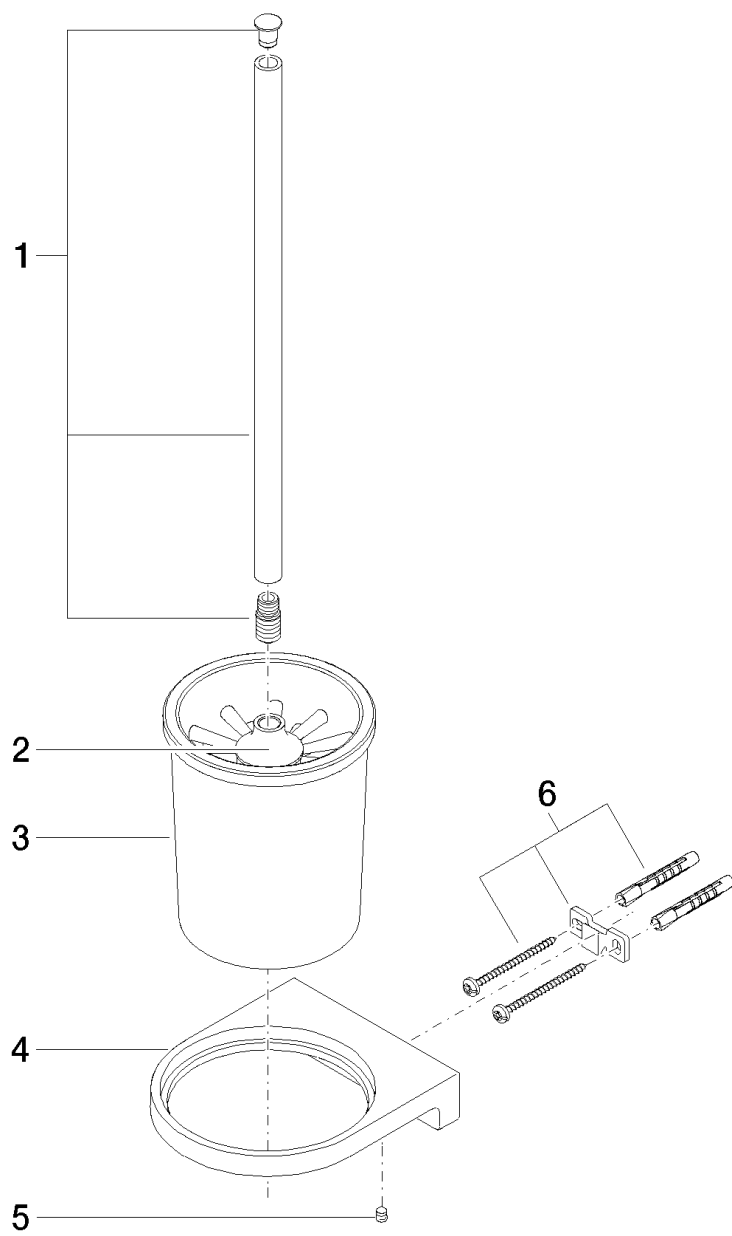

Just Toilet brush set

Article number: 83900965

Exploded assembly drawing

Just Toilet brush set

Article number: 83900965

Order quantity

No.	Article number	Name	Installation quantity
1	90209750700ff	handle	1
2	08185060090	brush	1
3	08900400882	glass	1
4	081796517ff	holder	1
5	09311100490	pin	1
6	0517207580090	fixing set	1