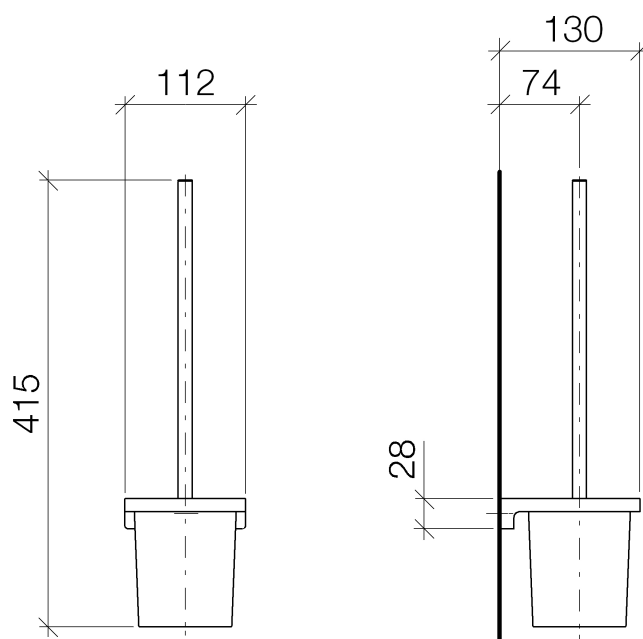

Just Toilet brush set

Article number: 83900965

Exploded assembly drawing

Just Toilet brush set

Article number: 83900965

Order quantity

No.	Article number	Name	Installation quantity
1	90209750700ff	handle	1
2	08185060090	brush	1
3	08900400882	glass	1
4	081796517ff	holder	1
5	09311100490	pin	1
6	0517207580090	fixing set	1