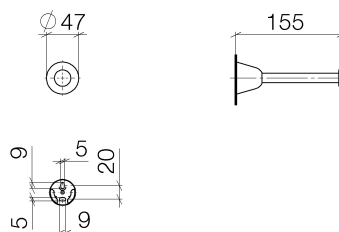

Product specifications

- rosette Ø 47 mm
- 155 mm projection

Surfaces

- chrome 83590900-00
- champagne 83590900-47

Exploded assembly drawing

Bath & Spa

Domicil Reserve tissue holder

Article number: 83590900