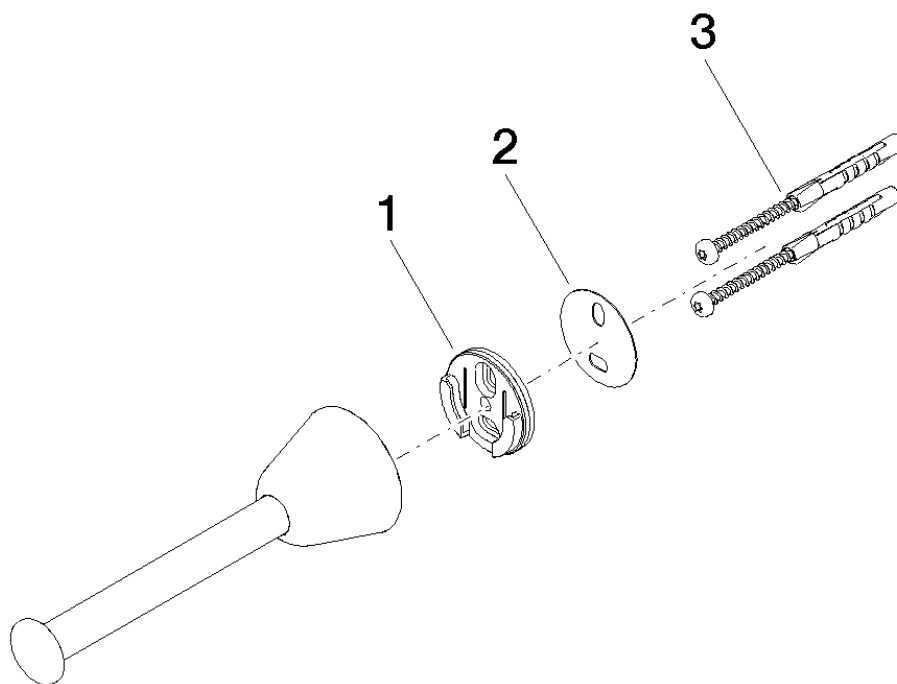

Product specifications

- rosette Ø 47 mm
- 155 mm projection

Surfaces

- chrome 83590900-00
- champagne 83590900-47

Exploded assembly drawing

Bath & Spa

Domicil Reserve tissue holder

Article number: 83590900