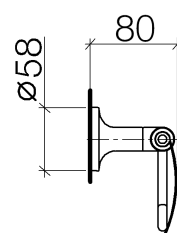

### Product specifications

- width 150mm
- height 115 mm
- rosette Ø 58 mm
- 77 mm projection

### Surfaces

- |             |             |
|-------------|-------------|
| • chrome    | 83510955-00 |
| • champagne | 83510955-47 |

**Exploded assembly drawing**

Bath & Spa  
**LaFleur Tissue holder with cover**  
Article number: 83510955