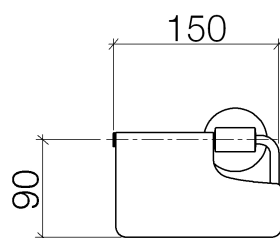

### Product specifications

- width 150mm
- height 115 mm
- rosette Ø 58 mm
- 77 mm projection

### Surfaces

- |             |             |
|-------------|-------------|
| • chrome    | 83510955-00 |
| • champagne | 83510955-47 |

**Exploded assembly drawing**

Bath & Spa  
**LaFleur Tissue holder with cover**  
Article number: 83510955