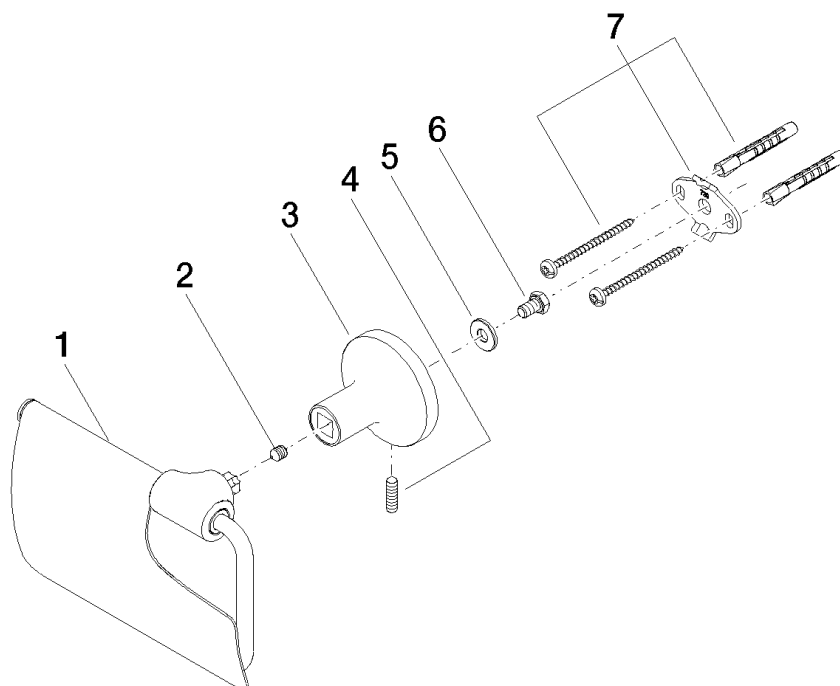

### Product specifications

- width 150mm
- height 115 mm
- rosette Ø 58 mm
- 77 mm projection

### Surfaces

- |             |             |
|-------------|-------------|
| • chrome    | 83510955-00 |
| • champagne | 83510955-47 |

**Exploded assembly drawing**

Bath & Spa  
**LaFleur Tissue holder with cover**  
Article number: 83510955