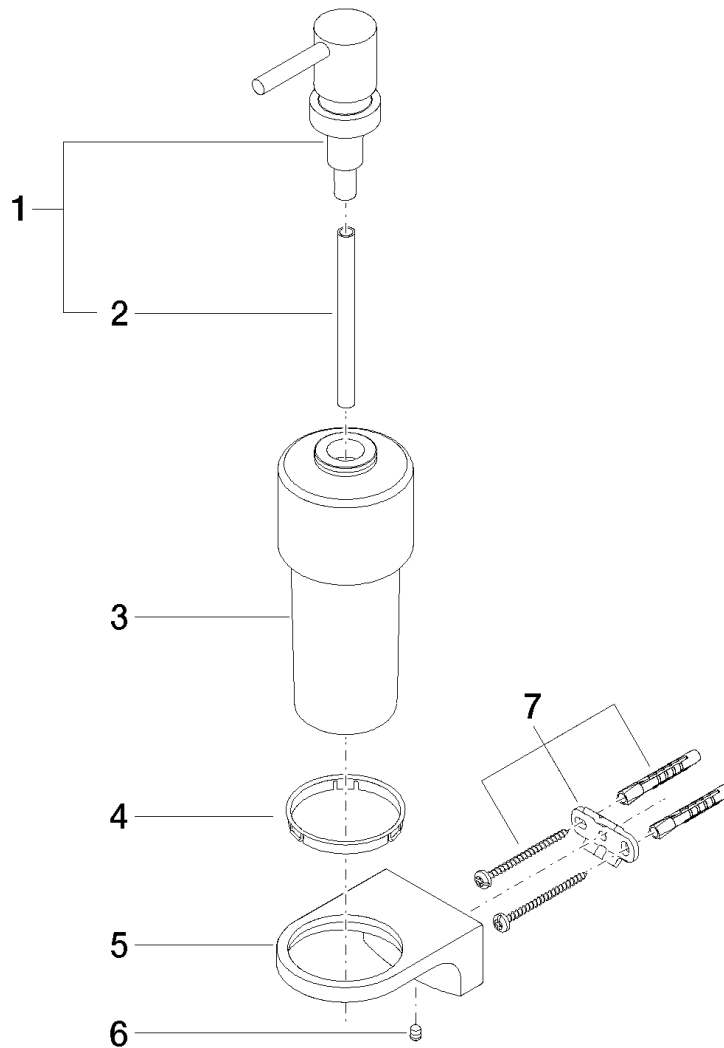

Product specifications

- bottle made of crystal glass, matt
- width 65mm
- height 197 mm
- 250ml bottle
- 120 mm projection

Surfaces

- chrome 83430960-00
- matt black 83430960-33

Exploded assembly drawing