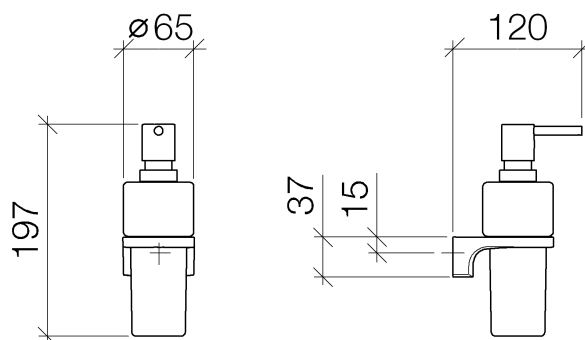

Product specifications

- bottle made of crystal glass, matt
- width 65mm
- height 197 mm
- 250ml bottle
- 120 mm projection

Surfaces

- chrome 83430960-00
- matt black 83430960-33

Exploded assembly drawing