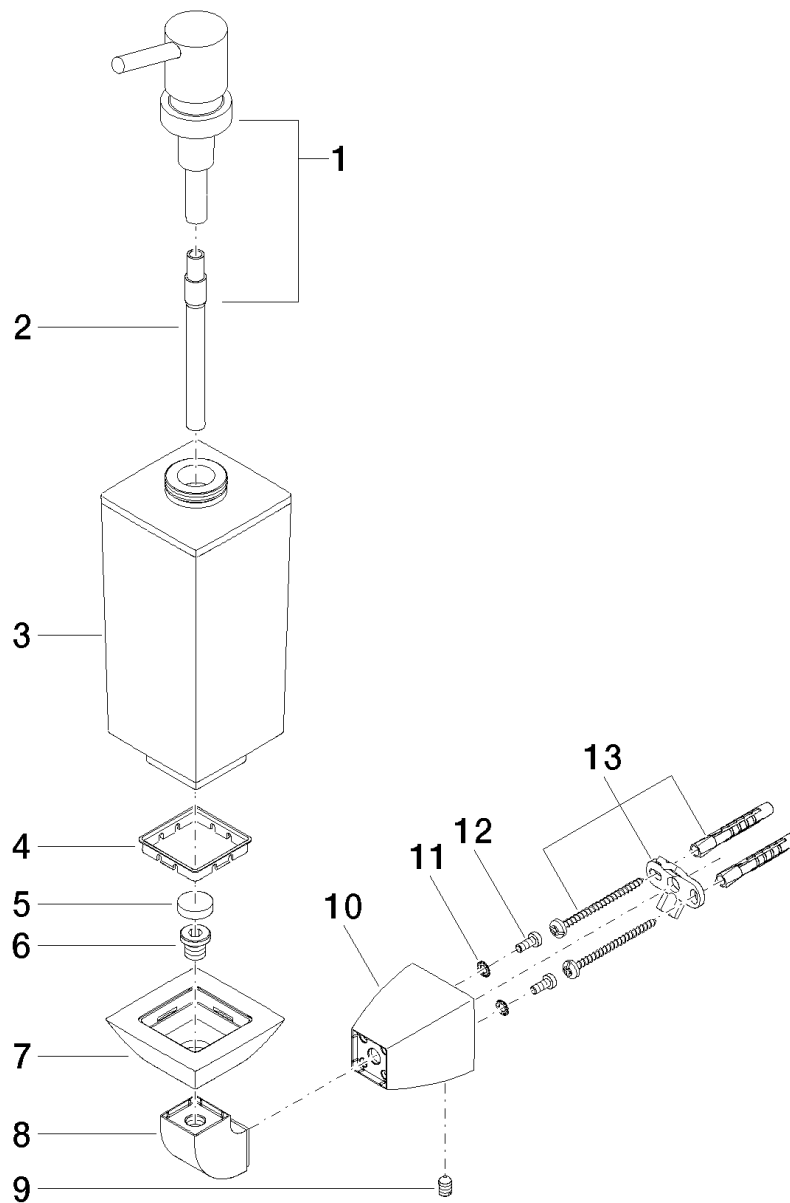

Product specifications

- bottle made of crystal glass, matt
- width 65mm
- height 275 mm
- 250ml bottle
- 130 mm projection

Surfaces

- chrome 83430910-00

Exploded assembly drawing

Order quantity

No.	Article number	Name	Installation quantity
------------	-----------------------	-------------	------------------------------