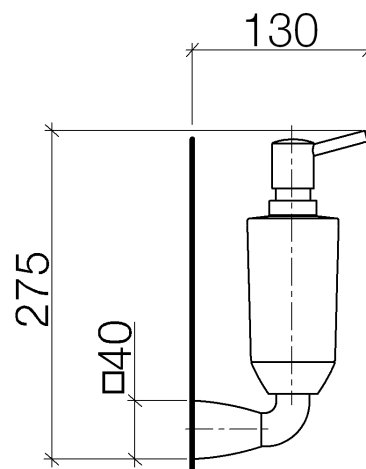

Product specifications

- bottle made of crystal glass, matt
- width 65mm
- height 275 mm
- 250ml bottle
- 130 mm projection

Surfaces

- chrome 83430910-00

Exploded assembly drawing

Order quantity

No.	Article number	Name	Installation quantity
------------	-----------------------	-------------	------------------------------