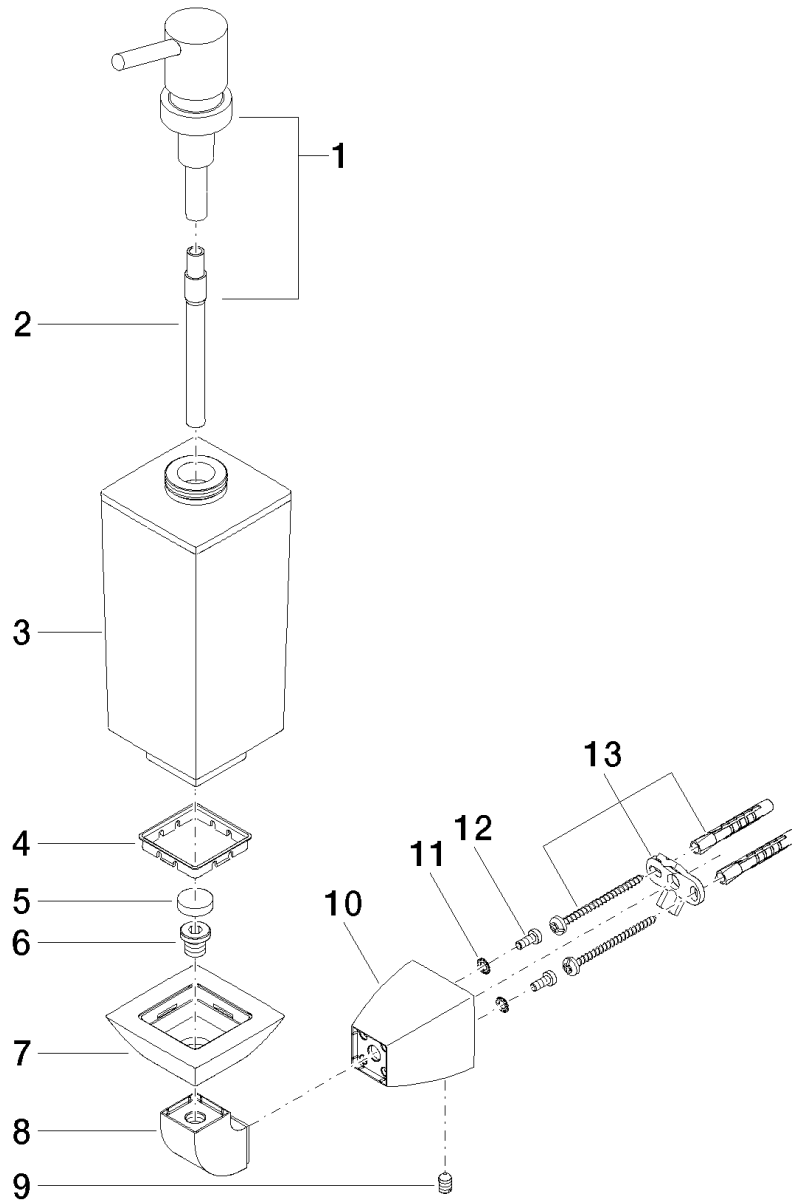

SQUARE Lotion dispenser, complete
Article number: 83430910

Exploded assembly drawing

SQUARE Lotion dispenser, complete

Article number: 83430910

Order quantity

| No. | Article number | Name | Installation quantity |
|-----|----------------|------------|-----------------------|
| 1 | 05101050004ff | dispenser | 1 |
| 2 | 08101049890 | hose | 1 |
| 3 | 08900400382 | glass | 1 |
| 4 | 08281050190 | insert | 1 |
| 5 | 08184051690 | sleeve | 1 |
| 6 | 08303070190 | screw | 1 |
| 7 | 081791559ff | holder | 1 |
| 8 | 081791553ff | holder | 1 |
| 9 | 09311104790 | pin | 1 |
| 10 | 081791503ff | holder | 1 |
| 11 | 09301102890 | disc | 2 |
| 12 | 09303005490 | screw | 2 |
| 13 | 0517207060090 | fixing set | 1 |