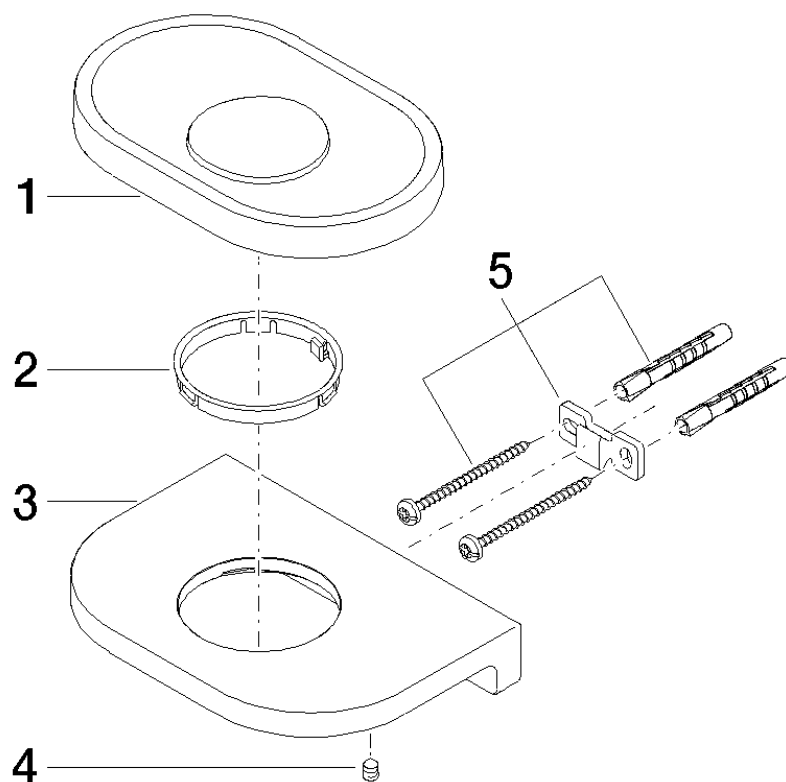

### Product specifications

- crystal dish
- width 77mm
- height 40 mm
- 101 mm projection

### Surfaces

- chrome

83410965-00

**Exploded assembly drawing**

Bath & Spa

**Just Soap dish wall model**

Article number: 83410965

**Order quantity**