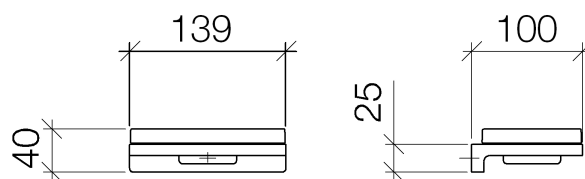

### Product specifications

- crystal dish
- width 77mm
- height 40 mm
- 101 mm projection

### Surfaces

- chrome

83410965-00

**Exploded assembly drawing**

Bath & Spa

**Just Soap dish wall model**

Article number: 83410965

**Order quantity**