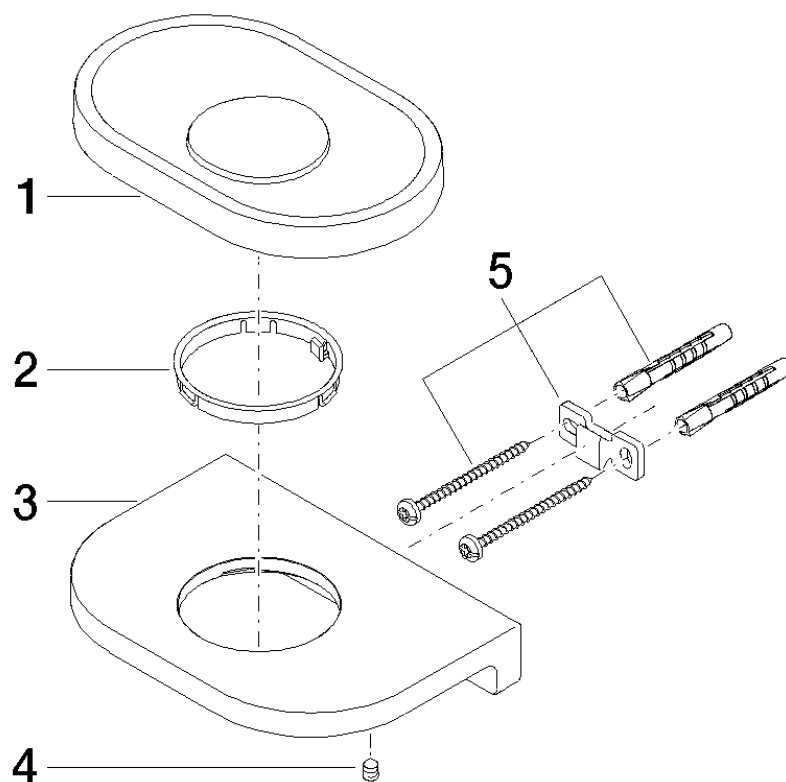

**Exploded assembly drawing**

## Just Soap dish, complete

Article number: 83410965

### Order quantity

| No. | Article number | Name       | Installation quantity |
|-----|----------------|------------|-----------------------|
| 1   | 08900101784    | dish       | 1                     |
| 2   | 08281050090    | ring       | 1                     |
| 3   | 081796516ff    | holder     | 1                     |
| 4   | 09311100490    | pin        | 1                     |
| 5   | 0517207580090  | fixing set | 1                     |