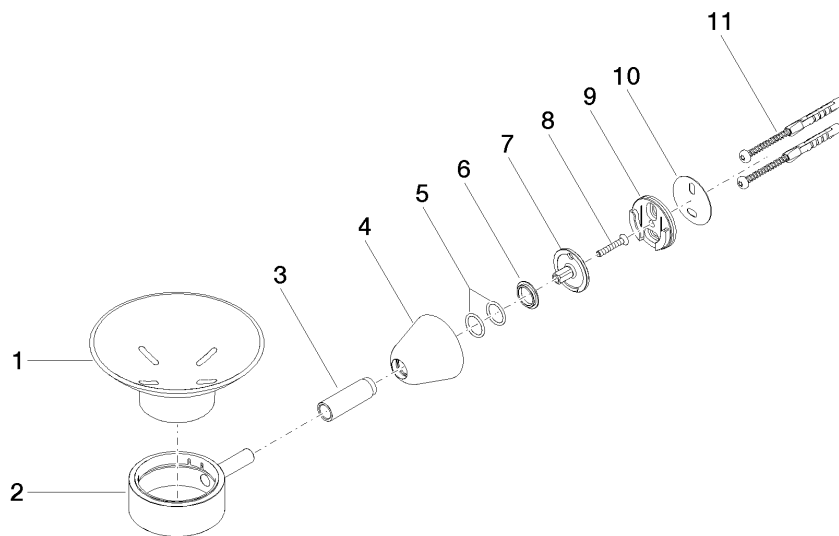

Product specifications

- crystal glass, transparent
- width 120mm
- height 70 mm
- 145 mm projection

Surfaces

- chrome 83410900-00
- champagne 83410900-47

Exploded assembly drawing

Bath & Spa

Domicil Soap dish wall model

Article number: 83410900

Order quantity

No.	Article number	Name	Installation quantity
------------	-----------------------	-------------	------------------------------