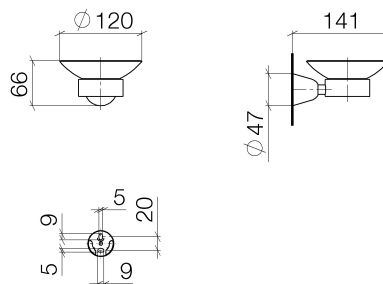

Product specifications

- crystal glass, transparent
- width 120mm
- height 70 mm
- 145 mm projection

Surfaces

- chrome 83410900-00
- champagne 83410900-47

Exploded assembly drawing

Bath & Spa

Domicil Soap dish wall model

Article number: 83410900

Order quantity

No.	Article number	Name	Installation quantity
------------	-----------------------	-------------	------------------------------