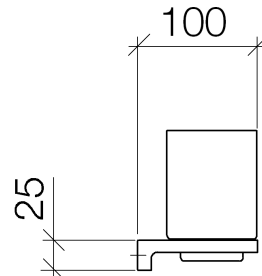

Product specifications

- crystal glass
- width 77mm
- height 116 mm
- 101 mm projection

Surfaces

- chrome

83400965-00

Exploded assembly drawing

Bath & Spa

Just Tumbler holder wall model