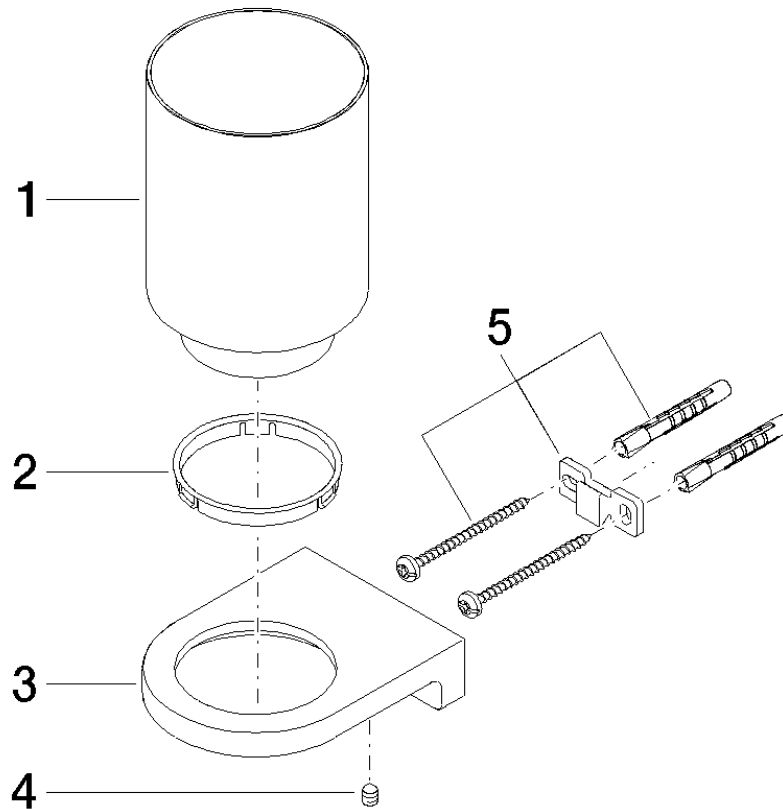

Product specifications

- crystal glass
- width 77mm
- height 116 mm
- 101 mm projection

Surfaces

- chrome

83400965-00

Exploded assembly drawing

Bath & Spa

Just Tumbler holder wall model

Article number: 83400965

Order quantity

No.	Article number	Name	Installation quantity
------------	-----------------------	-------------	------------------------------