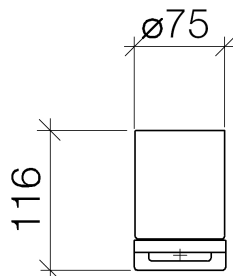

Product specifications

- crystal glass
- width 77mm
- height 116 mm
- 101 mm projection

Surfaces

- chrome

83400965-00

Exploded assembly drawing

Bath & Spa

Just Tumbler holder wall model