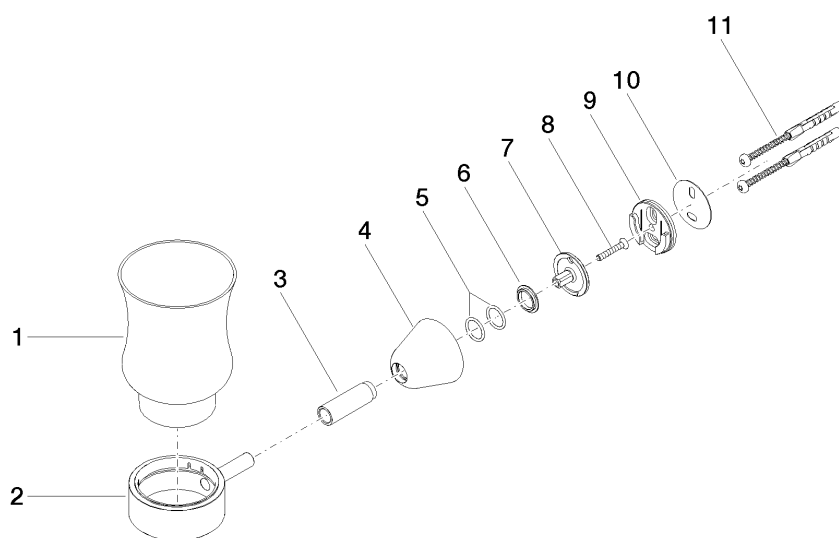

Exploded assembly drawing

Domicil Tumbler holder
Article number: 83400900

Order quantity

| No. | Article number | Name | Installation quantity |
|------------|-----------------------|----------------|------------------------------|
| 1 | 08900009084 | glass | 1 |
| 2 | 90172062002ff | tumbler holder | 1 |
| 3 | 081720644ff | sleeve | 1 |
| 4 | 082790500ff | rosette | 1 |
| 5 | 09141006990 | seal | 2 |
| 6 | 08301151690 | ring | 1 |
| 7 | 08179758190 | holder | 1 |
| 8 | 09303010490 | screw | 1 |
| 9 | 08179750107 | holder | 1 |
| 10 | 0530115190090 | disc | 1 |
| 11 | 0530310250090 | fixing set | 1 |