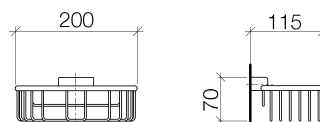

Product specifications

- width 200mm
- height 70 mm
- 115 mm projection

83 290 970-FF

Surfaces

- | | |
|-----------------|-------------|
| • chrome | 83290970-00 |
| • platinum matt | 83290970-06 |
| • platinum | 83290970-08 |
| • matt black | 83290970-33 |

Exploded assembly drawing

Order quantity

No.	Article number	Name	Installation quantity
1	0530310250090	fixing set	1
2	09172003090	holder	1
3	081730501ff	holder	1
4	081890907ff	basket	1
5	09311100290	pin	1
6	09301102990	disc	2
7	09303005490	screw	2