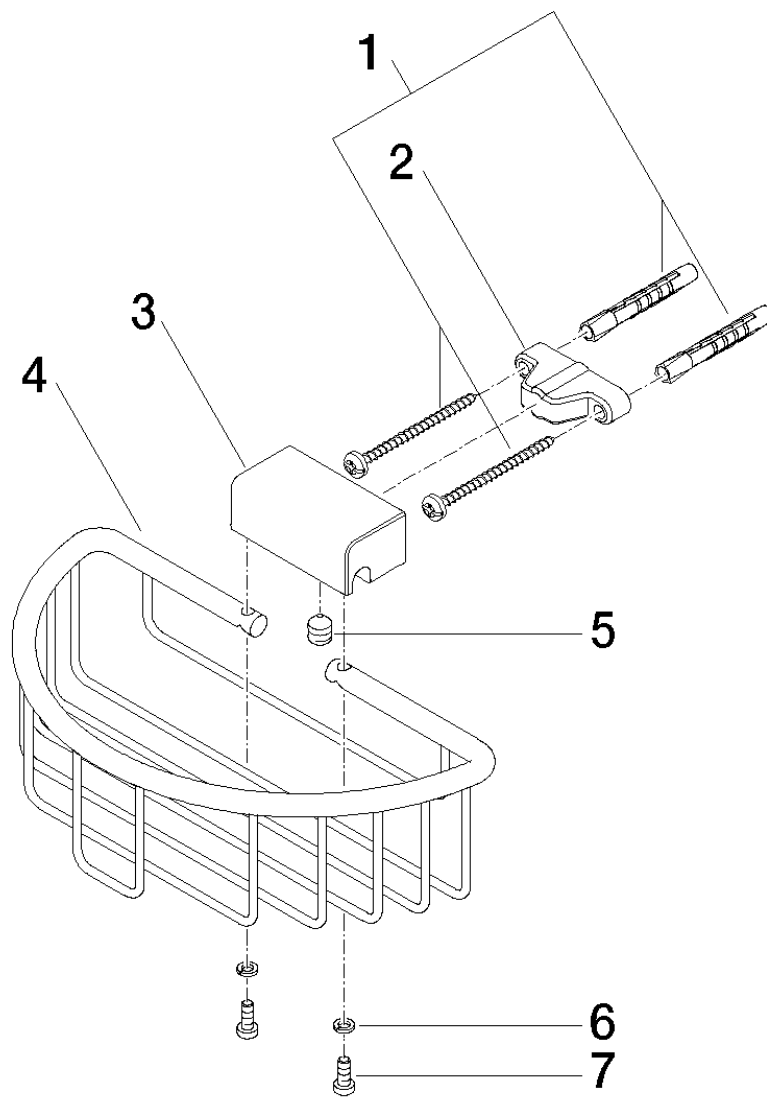

Product specifications

- width 200mm
- height 70 mm
- 115 mm projection

83 290 970-FF

Surfaces

- | | |
|-----------------|-------------|
| • chrome | 83290970-00 |
| • platinum matt | 83290970-06 |
| • platinum | 83290970-08 |
| • matt black | 83290970-33 |

Exploded assembly drawing

Order quantity

No.	Article number	Name	Installation quantity
1	0530310250090	fixing set	1
2	09172003090	holder	1
3	081730501ff	holder	1
4	081890907ff	basket	1
5	09311100290	pin	1
6	09301102990	disc	2
7	09303005490	screw	2