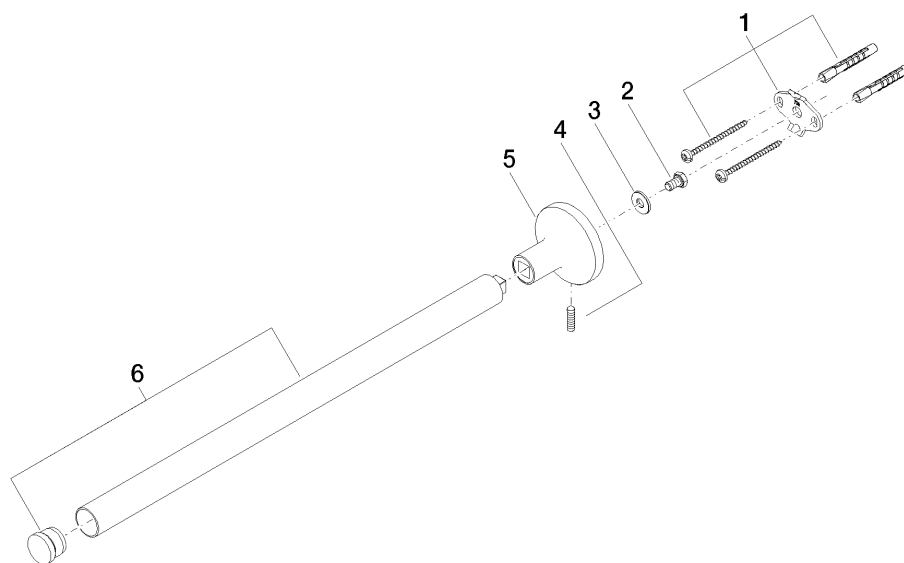

Exploded assembly drawing

LaFleur Towel bar 440mm

Article number: 83211955

Order quantity

No.	Article number	Name	Installation quantity
1	0517207390090	fixing set	1
2	09303004990	screw	1
3	08301155490	disc	1
4	09311111390	pin	1
5	081795502ff	holder	1
6	90282258200ff	holder	1