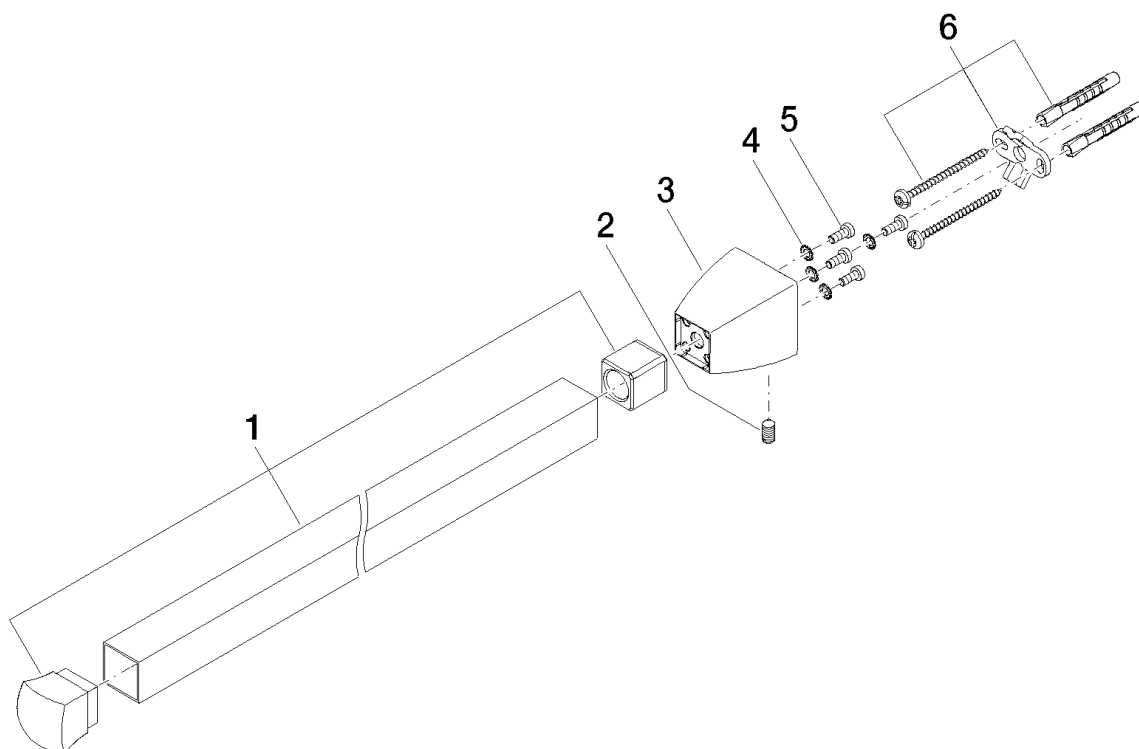

Product specifications

- rosette 40 x 40 mm
- 445 mm projection

Surfaces

- chrome 83211910-00

Exploded assembly drawing

Bath & Spa

SQUARE Towel bar 1-piece non-swivel

Article number: 83211910