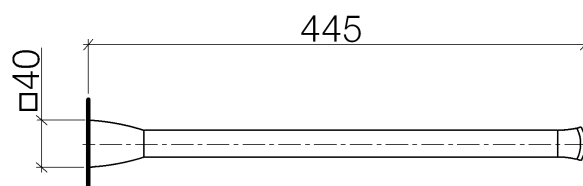

Product specifications

- rosette 40 x 40 mm
- 445 mm projection

Surfaces

- chrome 83211910-00

Exploded assembly drawing

Bath & Spa

SQUARE Towel bar 1-piece non-swivel

Article number: 83211910