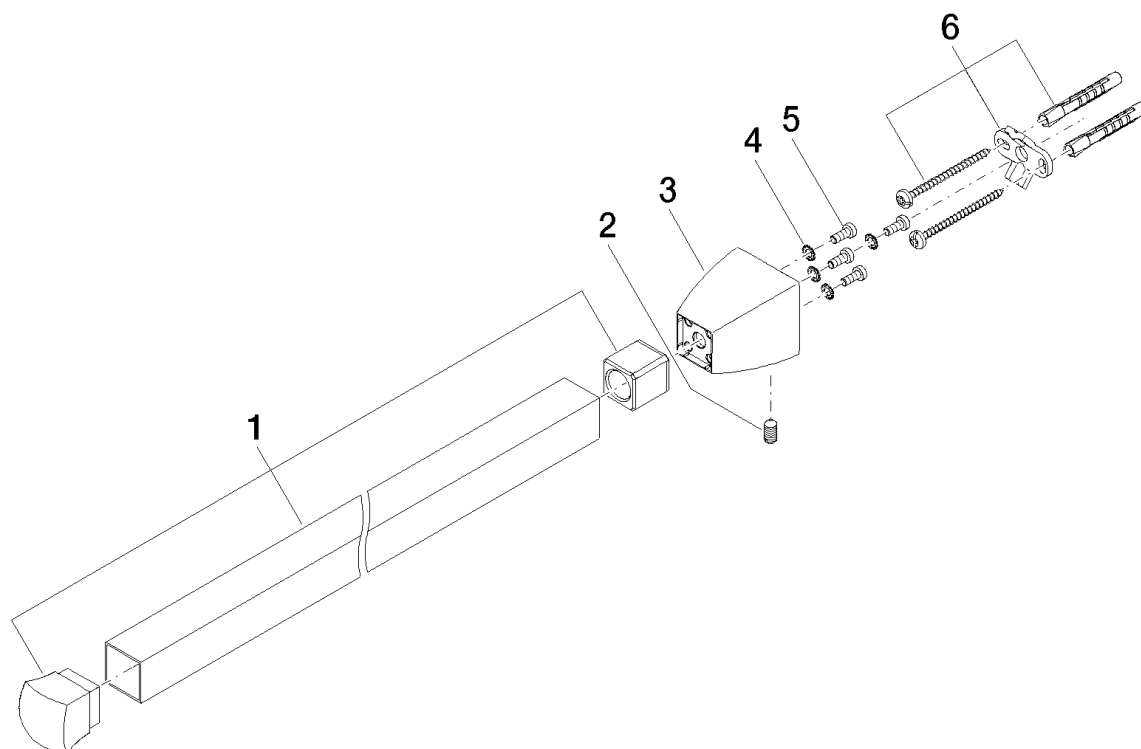

Exploded assembly drawing

SQUARE Towel bar

Article number: 83211910

Order quantity

No.	Article number	Name	Installation quantity
1	90282275100ff	holder	1
2	09311114490	pin	1
3	081791503ff	holder	1
4	09301102890	disc	4
5	09303005490	screw	5
6	0517207060090	fixing set	1