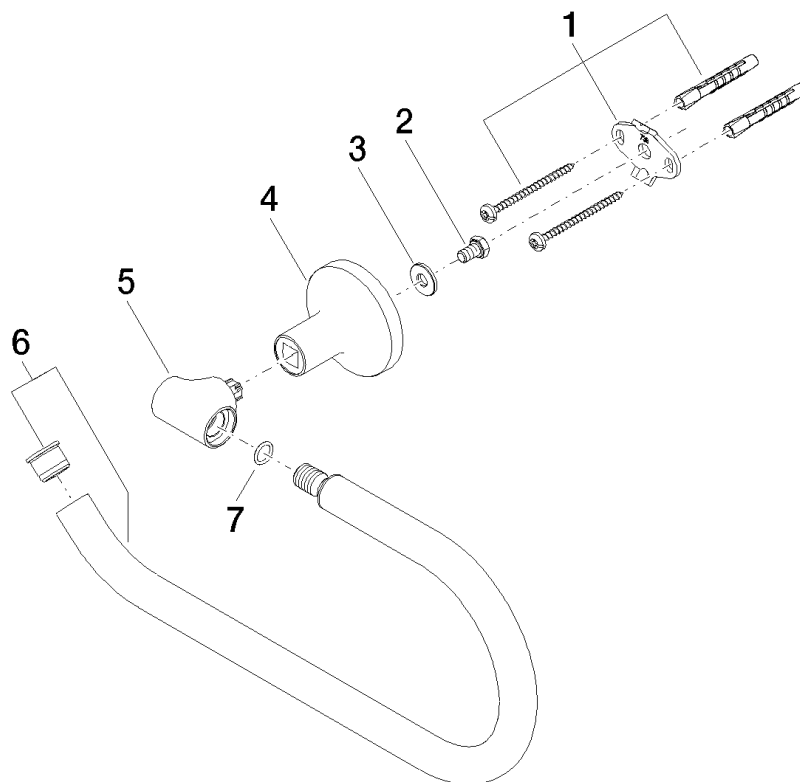

Exploded assembly drawing

LaFleur Towel ring

Article number: 83200955

Order quantity

No.	Article number	Name	Installation quantity
1	0517207390090	fixing set	1
2	09303004990	screw	1
3	08301155490	disc	1
4	081795502ff	holder	1
5	081795561ff	holder	1
6	90188052000ff	holder	1
7	09141011590	seal	1