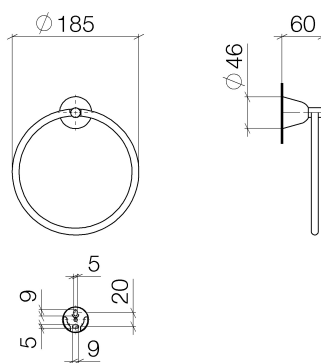

Product specifications

- width 185mm
- rosette \varnothing 47 mm
- 60 mm projection

Surfaces

- | | |
|-------------|-------------|
| • chrome | 83200900-00 |
| • champagne | 83200900-47 |

Exploded assembly drawing

Bath & Spa

Domicil Towel ring round

Article number: 83200900

Order quantity

No.	Article number	Name	Installation quantity
------------	-----------------------	-------------	------------------------------