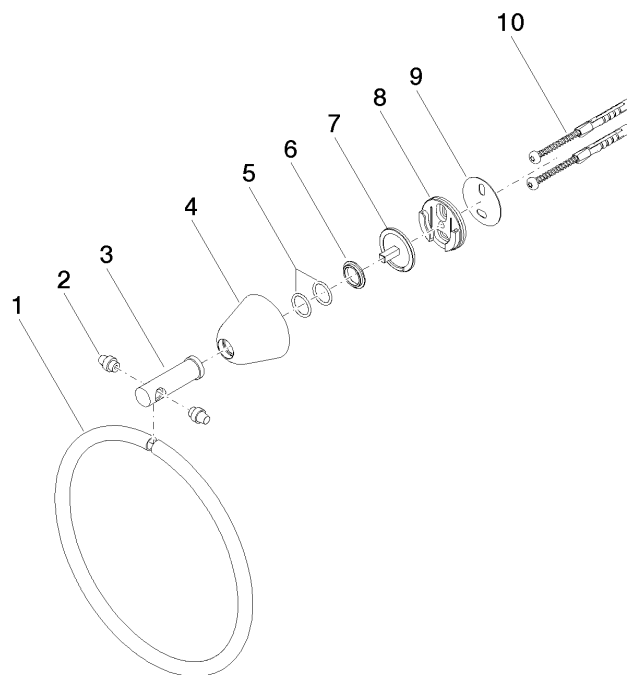

Product specifications

- width 185mm
- rosette \varnothing 47 mm
- 60 mm projection

Surfaces

- | | |
|-------------|-------------|
| • chrome | 83200900-00 |
| • champagne | 83200900-47 |

Exploded assembly drawing

Bath & Spa

Domicil Towel ring round

Article number: 83200900

Order quantity

No.	Article number	Name	Installation quantity
------------	-----------------------	-------------	------------------------------