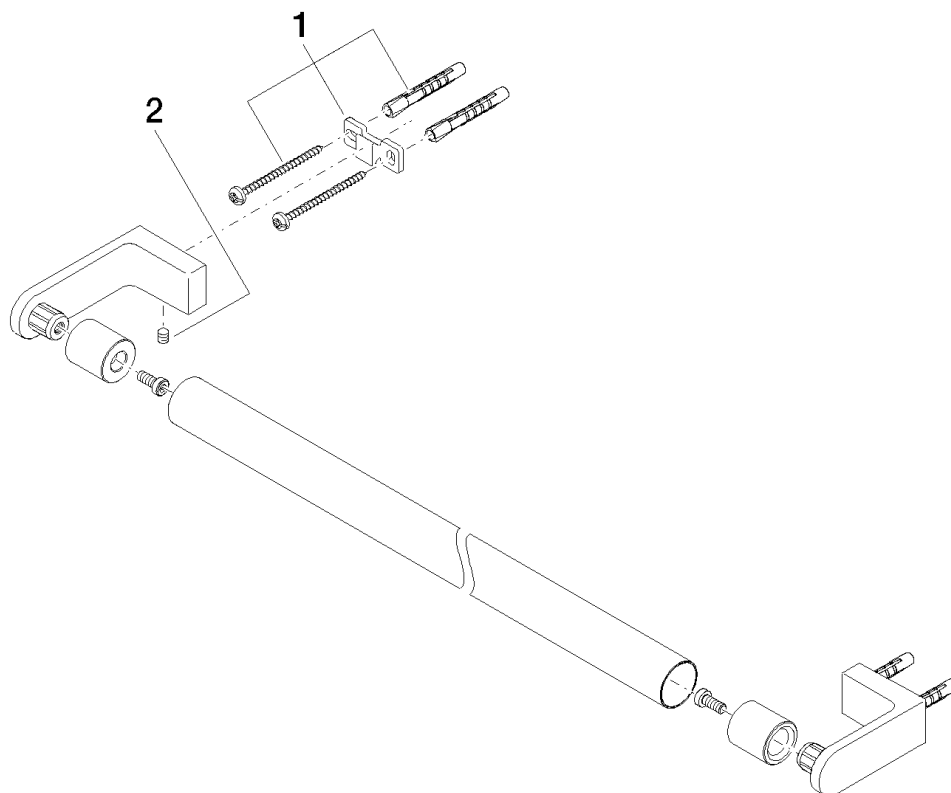

Exploded assembly drawing

Just Towel bar 900 mm
Article number: 83090965

Order quantity

No.	Article number	Name	Installation quantity
1	0517207580090	fixing set	2
2	09311100490	pin	2