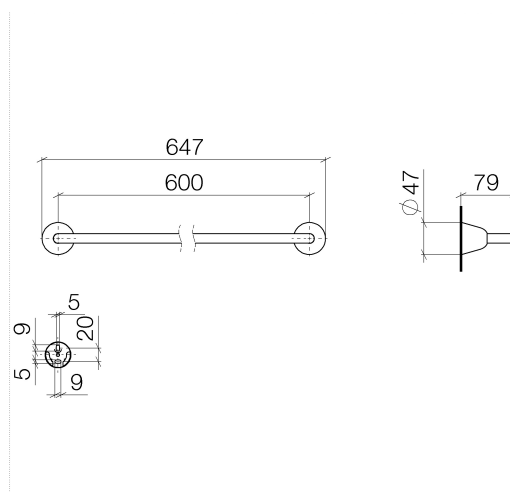

Product specifications

- gauge 600 mm
- width 647mm
- height 47 mm
- 80 mm projection

Surfaces

- chrome 83060900-00
- champagne 83060900-47

Exploded assembly drawing

Bath & Spa

Domicil Towel bar

Article number: 83060900