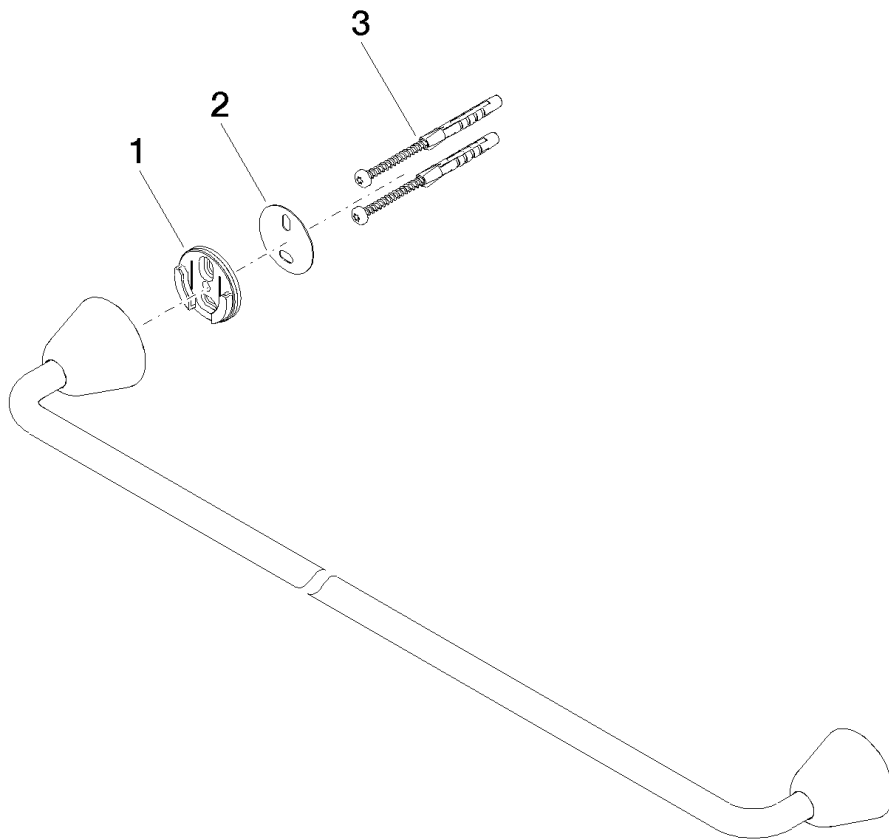

Product specifications

- gauge 600 mm
- width 647mm
- height 47 mm
- 80 mm projection

Surfaces

- chrome 83060900-00
- champagne 83060900-47

Exploded assembly drawing

Bath & Spa

Domicil Towel bar

Article number: 83060900

Order quantity

No.	Article number	Name	Installation quantity
------------	-----------------------	-------------	------------------------------