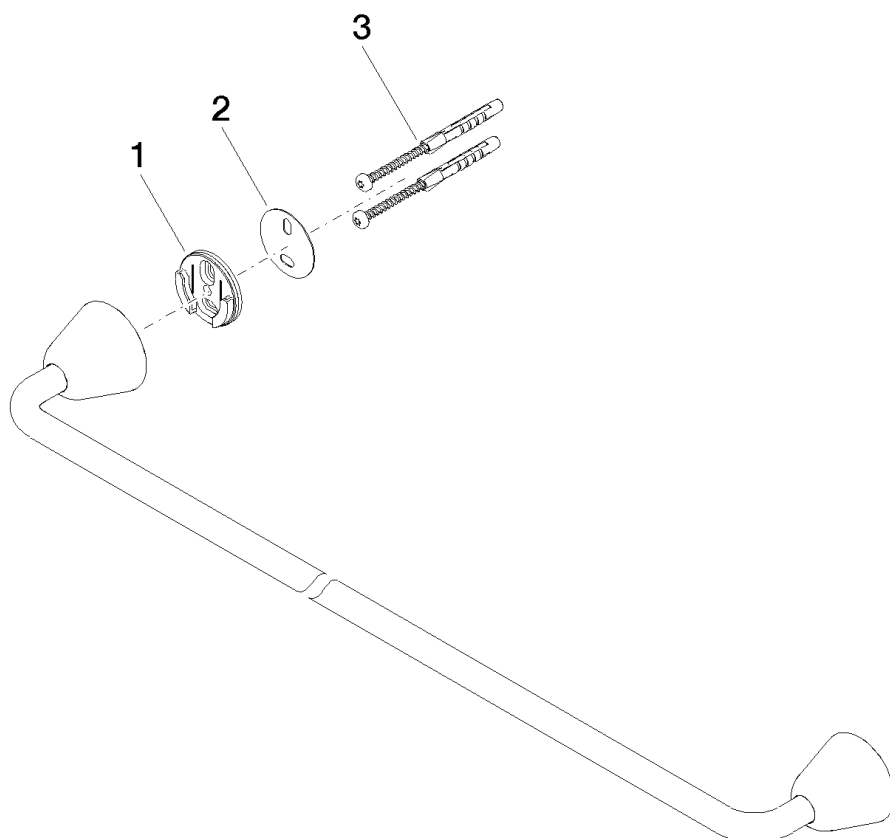

**Exploded assembly drawing**

## Domicil Towel bar 600mm

Article number: 83060900

### Order quantity

No.	Article number	Name	Installation quantity
1	08179750107	holder	2
2	0530115190090	disc	2
3	0530310250090	fixing set	1