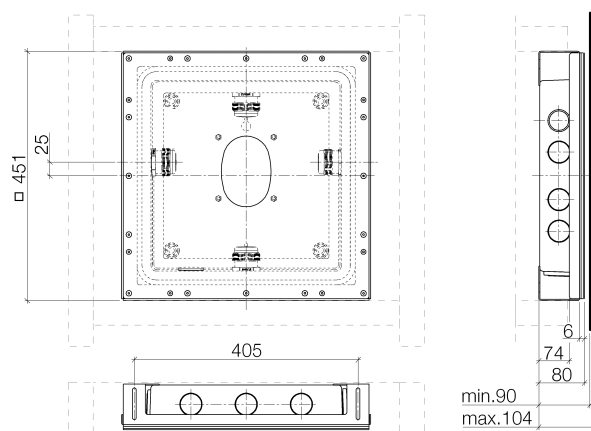

Product specifications

Surfaces

- 3911597090

Exploded assembly drawing

Order quantity

No.	Article number	Name	Installation quantity
1	09303500290	plug	4
2	09172011990	casing	1
3	09301103390	disc	4
4	09303101590	screw	4
5	0924042530090	threaded connector	3
6	09140313290	seal	3
7	09231009490	nut	4
8	0411110460090	insert	1
9	09140312990	seal	1
10	09312009190	cap	1
11	0417201200090	plate	1
12	09301118190	disc	4
13	09231009590	screw	4
14	09303017090	screw	24
15	09140315690	seal	1