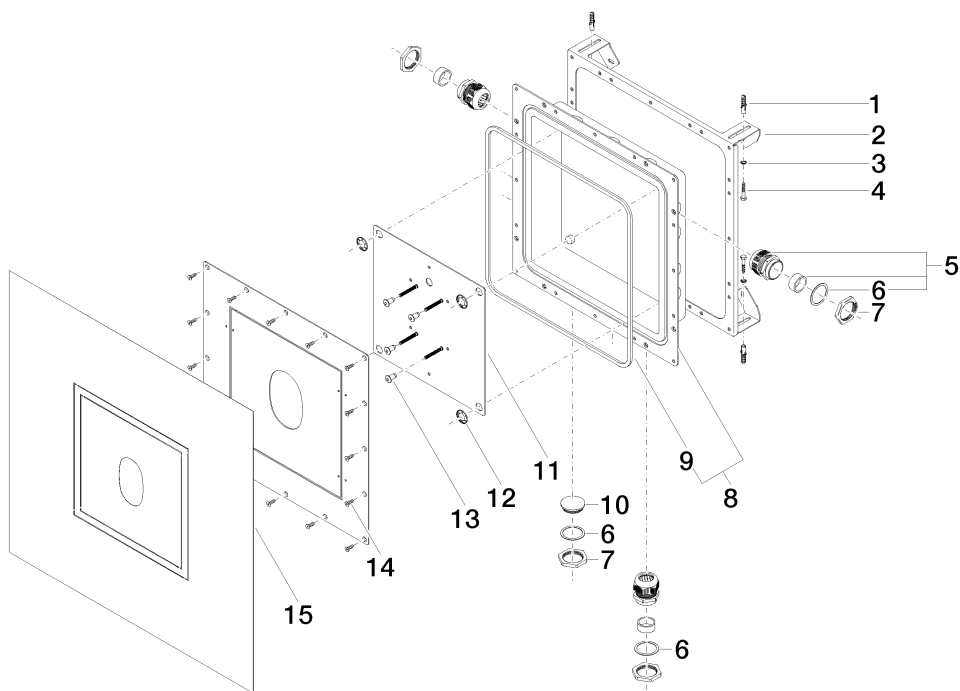

Product specifications

Surfaces

- 3911597090

Exploded assembly drawing

Order quantity

No.	Article number	Name	Installation quantity
1	09303500290	plug	4
2	09172011990	casing	1
3	09301103390	disc	4
4	09303101590	screw	4
5	0924042530090	threaded connector	3
6	09140313290	seal	3
7	09231009490	nut	4
8	0411110460090	insert	1
9	09140312990	seal	1
10	09312009190	cap	1
11	0417201200090	plate	1
12	09301118190	disc	4
13	09231009590	screw	4
14	09303017090	screw	24
15	09140315690	seal	1