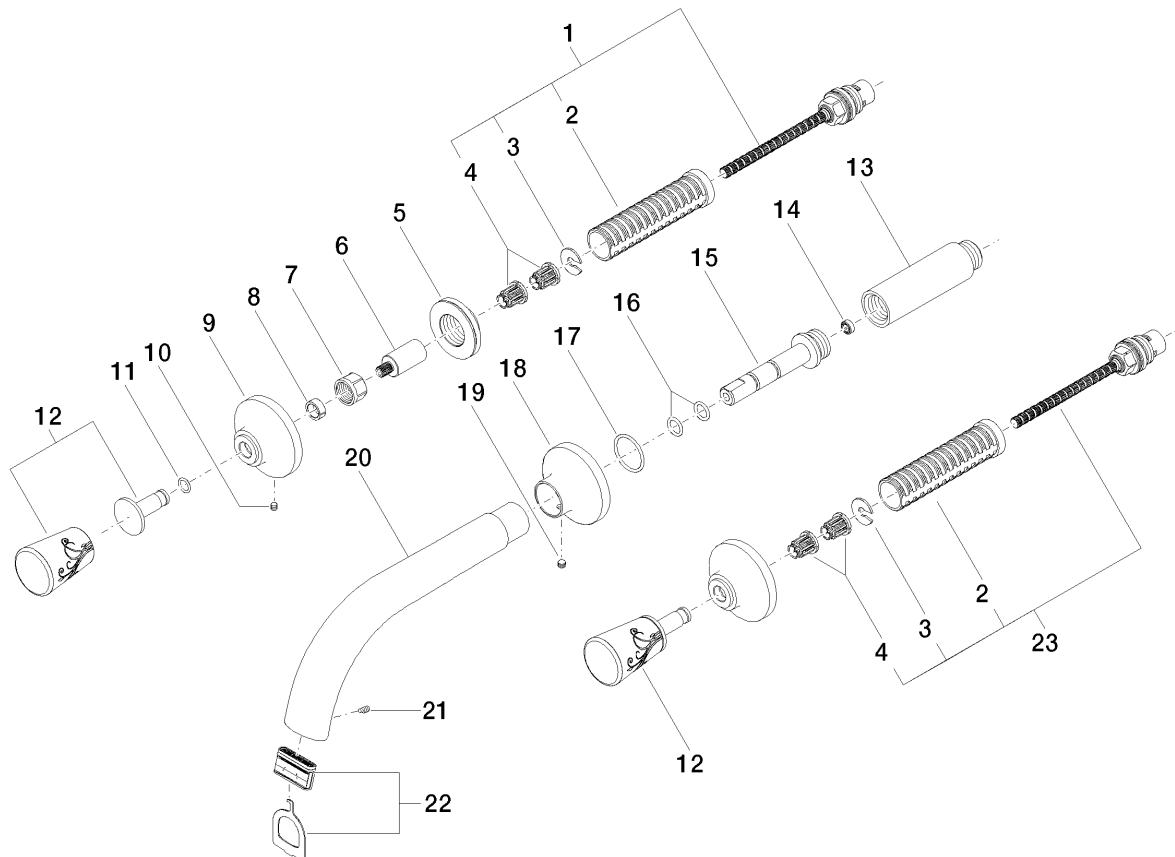

### Product specifications

- **210 mm projection**
- fixed spout
- rectangular, air-enriched flow
- hole diameter spout 40 mm
- hole diameter valve 40 mm
- rosette  $\varnothing$  58 mm
- max. flow 5 l/min
- lead-free

### Surfaces

- chrome 36723956-00
- champagne 36723956-47

**Exploded assembly drawing**

Bath & Spa

**LaFleur exclusive Wall-mounted basin mixer without pop-up waste,  
clear crystal glass handles, matt decorative elements matt decorative  
elements**

Article number: 36723956

---

**Order quantity**

<b>No.</b>	<b>Article number</b>	<b>Name</b>	<b>Installation quantity</b>
------------	-----------------------	-------------	------------------------------

**Flow rate chart**