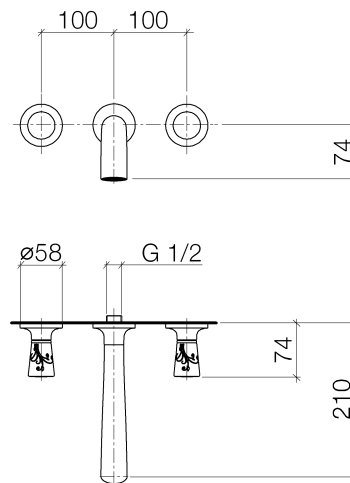

### Product specifications

- **210 mm projection**
- fixed spout
- rectangular, air-enriched flow
- hole diameter spout 40 mm
- hole diameter valve 40 mm
- rosette  $\varnothing$  58 mm
- max. flow 5 l/min
- lead-free