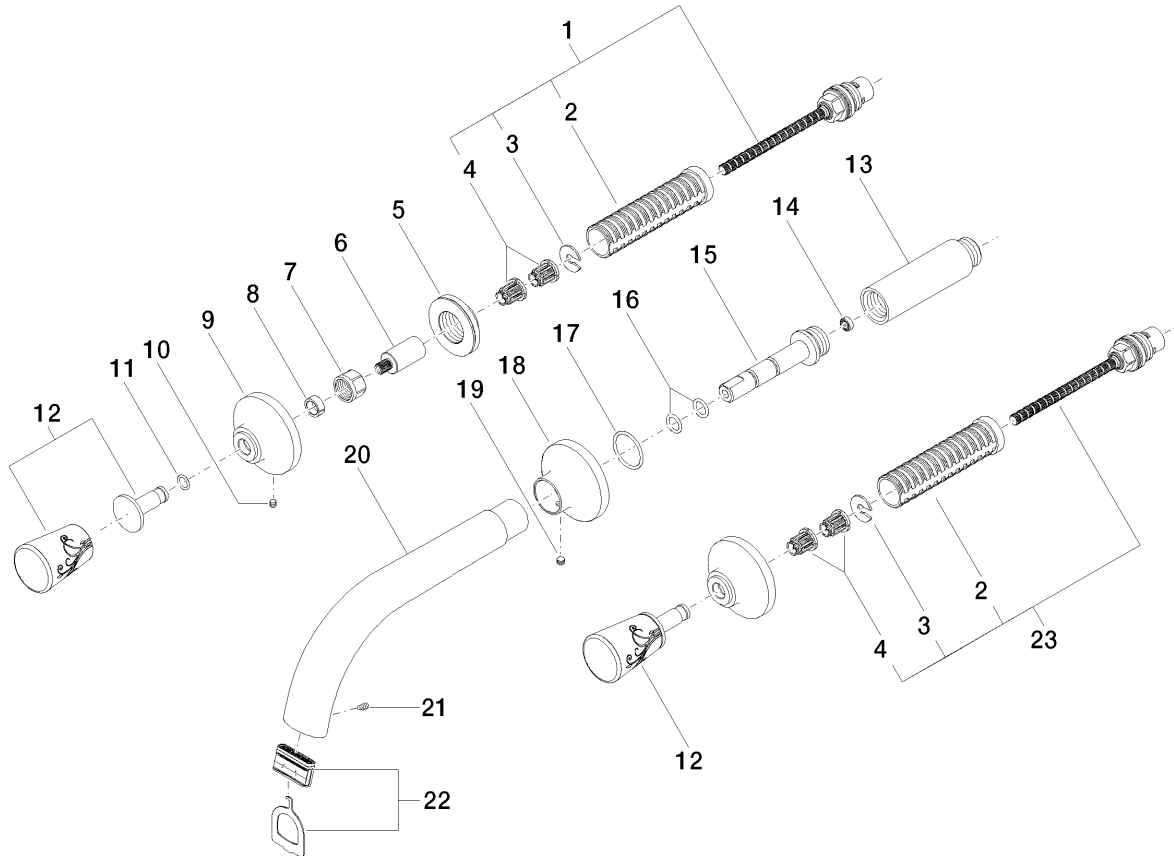

# LaFleur exclusive Wall-mounted lavatory faucet 210mm with handle clear glass with matt decoration

Article number: 36723956

## Exploded assembly drawing

## Order quantity

No.	Article number	Name	Installation quantity
1	0490031570090	top	1
2	09184007790	sleeve	2
3	09160102690	ring	2
4	09121200290	fixing cap	4
5	09210210890	disc	2
6	09121202690	base	2
7	09233002390	nut	2
8	09141502090	ring	2
9	092795001ff	rosette	2
10	09311100790	pin	2
11	09141006090	seal	2
12	04209502182ff	handle	2
13	0924031741090	nipple	1
14	09230103390	flow reducer	1
15	09240413590	nipple	1
16	09141000890	seal	2
17	09141011290	seal	1
18	092795002ff	rosette	1
19	09311111290	pin	1
20	09119500310ff	spout	1
21	09311114190	pin	1
22	9029030450090	aerator	1
23	0490031560090	top	1