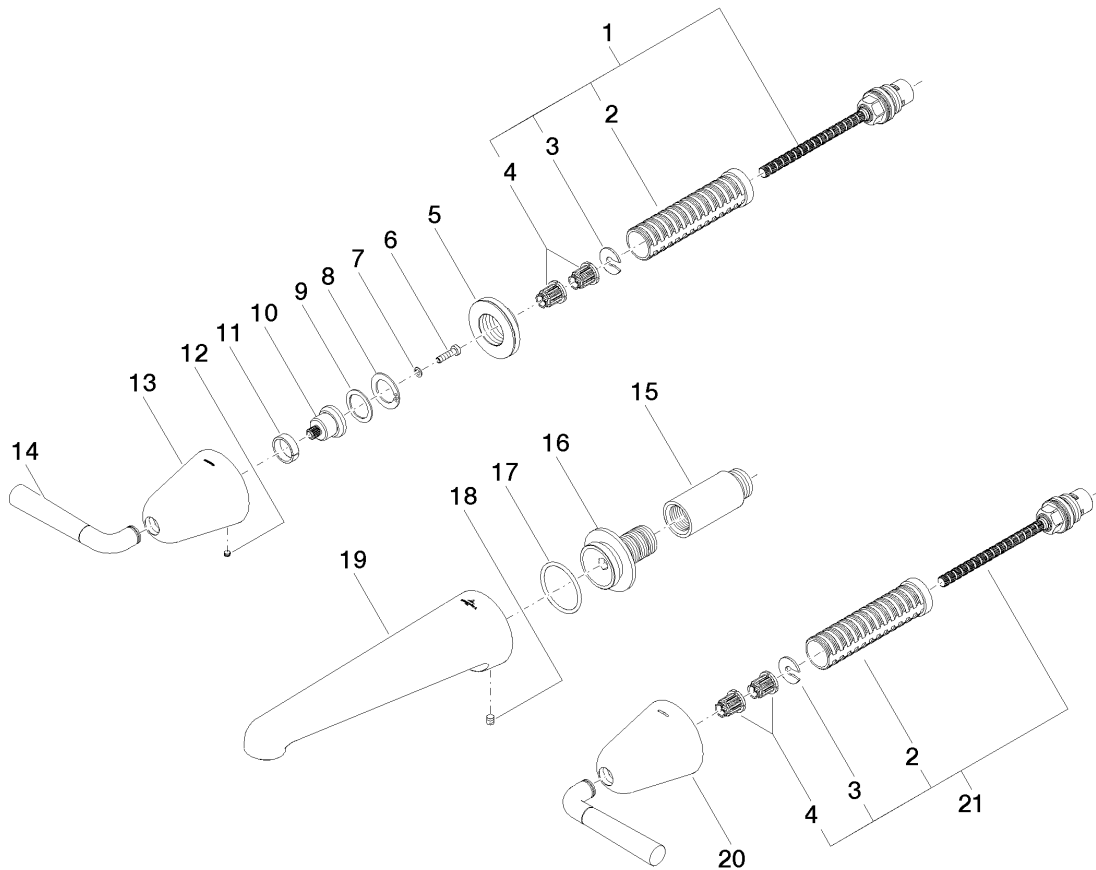

Product specifications

- **210 mm projection**
- fixed spout
- circular, air-enriched flow
- hole diameter valve 40 mm
- hole diameter spout 40 mm
- max. flow 5.7 l/min
- lead-free

Surfaces

- chrome 36712900-00
- champagne 36712900-47
- 36712900-50
- 36712900-98

Accessories required

- Concealed wall-mounted mixer Centred spout; 35 707 970
- Concealed wall-mounted mixer variable positioning; 35 712 970
- Drybox Wall-mounted basin mixer Centred spout; 39 707 970

Exploded assembly drawing

Bath & Spa

Domicil Wall-mounted basin mixer without pop-up waste

Article number: 36712900

Order quantity

No.	Article number	Name	Installation quantity
------------	-----------------------	-------------	------------------------------

Flow rate chart