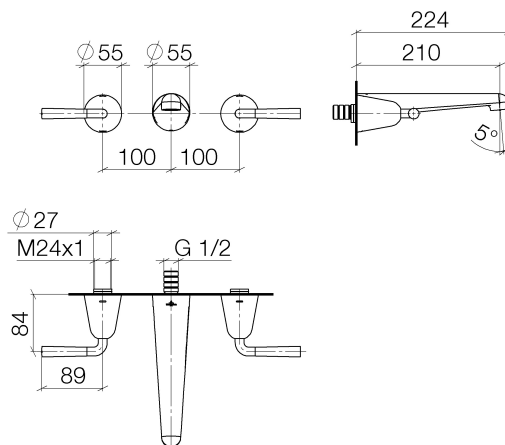

Product specifications

- **210 mm projection**
- fixed spout
- circular, air-enriched flow
- hole diameter valve 40 mm
- hole diameter spout 40 mm
- max. flow 5.7 l/min
- lead-free

Surfaces

- chrome 36712900-00
- champagne 36712900-47
- 36712900-50
- 36712900-98

Accessories required

- Concealed wall-mounted mixer Centred spout; 35 707 970
- Concealed wall-mounted mixer variable positioning; 35 712 970
- Drybox Wall-mounted basin mixer Centred spout; 39 707 970

Exploded assembly drawing

Bath & Spa

Domicil Wall-mounted basin mixer without pop-up waste

Article number: 36712900

Order quantity

No.	Article number	Name	Installation quantity
------------	-----------------------	-------------	------------------------------

Flow rate chart