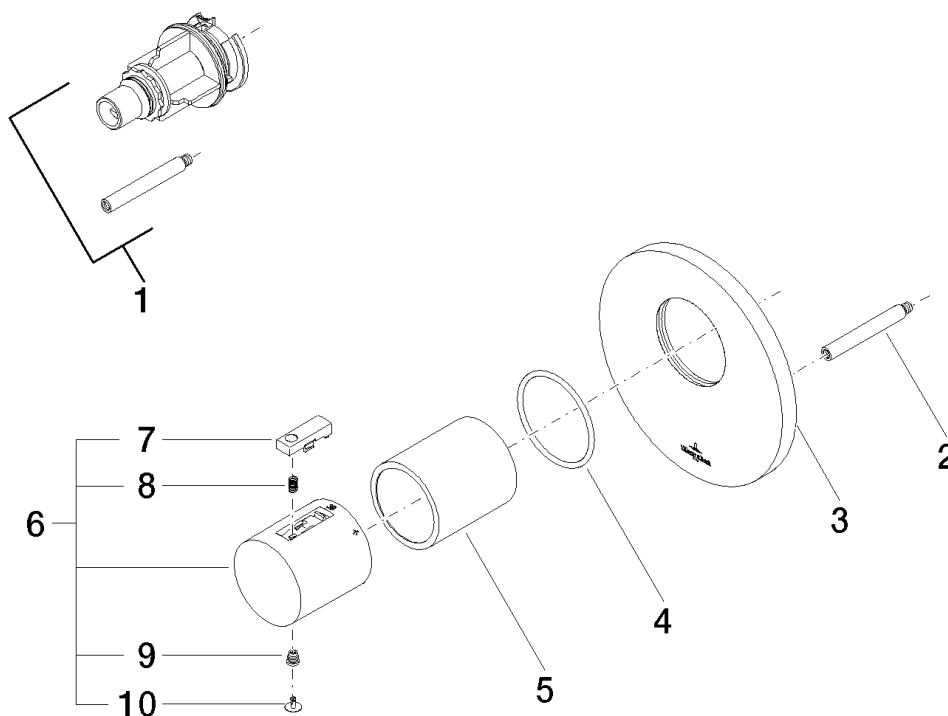

### Product specifications

- cover plate  $\varnothing$  124 mm
- temperature control handle with safety limit stop at 38°C

### Accessories required

- xTOOL Concealed thermostat module without volume control 1/2"; 35 416 970
- xTOOL Concealed thermostat module without volume control 3/4"; 35 516 970

**Exploded assembly drawing**

Bath & Spa

**Serienübergreifende Artikel xTOOL Concealed thermostat without volume control**

Article number: 36416969

**Order quantity**

<b>No.</b>	<b>Article number</b>	<b>Name</b>	<b>Installation quantity</b>
------------	-----------------------	-------------	------------------------------