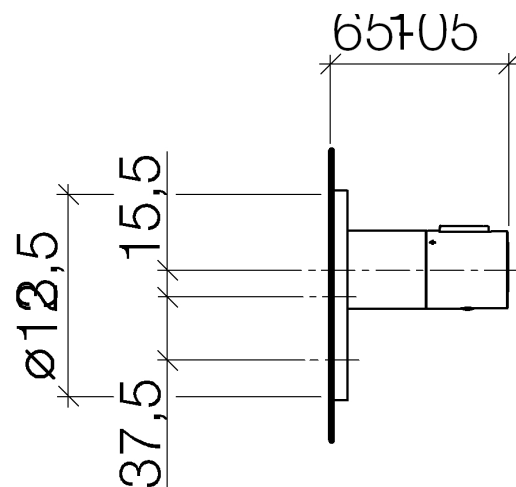

### Product specifications

- cover plate  $\varnothing$  124 mm
- temperature control handle with safety limit stop at 38°C

### Accessories required

- xTOOL Concealed thermostat module without volume control 1/2"; 35 416 970
- xTOOL Concealed thermostat module without volume control 3/4"; 35 516 970

**Exploded assembly drawing**

Bath & Spa

**Serienübergreifende Artikel xTOOL Concealed thermostat without volume control**

Article number: 36416969

**Order quantity**

<b>No.</b>	<b>Article number</b>	<b>Name</b>	<b>Installation quantity</b>
------------	-----------------------	-------------	------------------------------

**Flow rate chart**