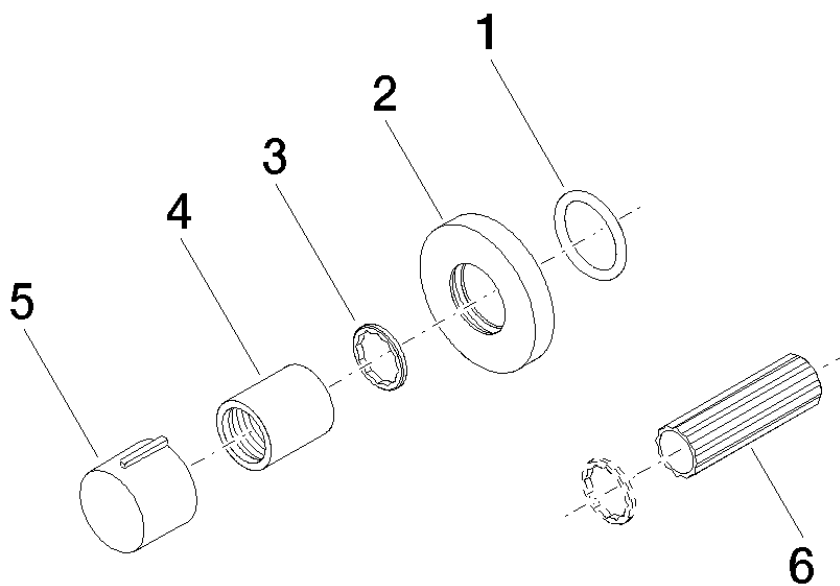

Product specifications

- rosette Ø 55 mm

Surfaces

- chrome

36310969-00

Accessories required

- Wall valve clockwise closing 1/2"; 35 621 970
- Wall valve clockwise closing 3/4"; 35 622 970
- Wall valve anti-clockwise closing 1/2"; 35 671 970
- Wall valve anti-clockwise closing 3/4"; 35 672 970

Exploded assembly drawing

Bath & Spa

Serienübergreifende Artikel Wall valve

Article number: 36310969

Order quantity

No.	Article number	Name	Installation quantity
------------	-----------------------	-------------	------------------------------