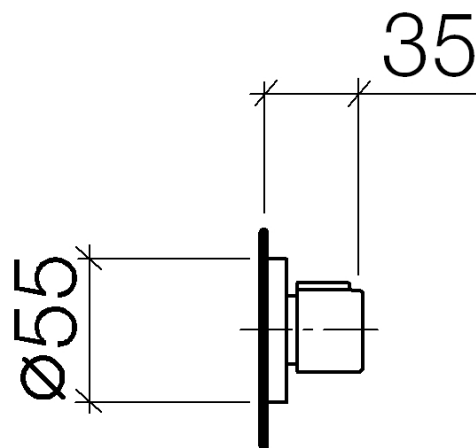

Product specifications

- rosette Ø 55 mm

Surfaces

- chrome

36310969-00

Accessories required

- Wall valve clockwise closing 1/2"; 35 621 970
- Wall valve clockwise closing 3/4"; 35 622 970
- Wall valve anti-clockwise closing 1/2"; 35 671 970
- Wall valve anti-clockwise closing 3/4"; 35 672 970

Exploded assembly drawing

Bath & Spa

Serienübergreifende Artikel Wall valve

Article number: 36310969

Order quantity

No.	Article number	Name	Installation quantity
------------	-----------------------	-------------	------------------------------

Flow rate chart