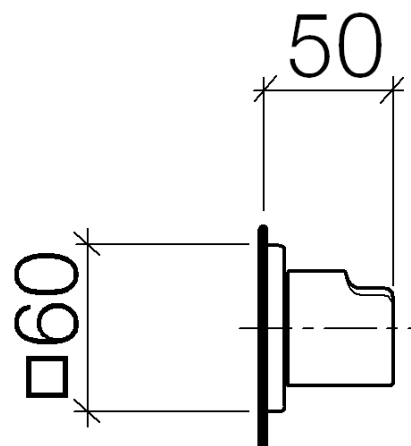

Product specifications

- rosette 60 x 60 mm

Surfaces

- chrome 36310960-00
- matt black 36310960-33

Accessories required

- Wall valve clockwise closing 1/2"; 35 621 970
- Wall valve clockwise closing 3/4"; 35 622 970
- Wall valve anti-clockwise closing 1/2"; 35 671 970
- Wall valve anti-clockwise closing 3/4"; 35 672 970

Exploded assembly drawing

Order quantity

No.	Article number	Name	Installation quantity
------------	-----------------------	-------------	------------------------------