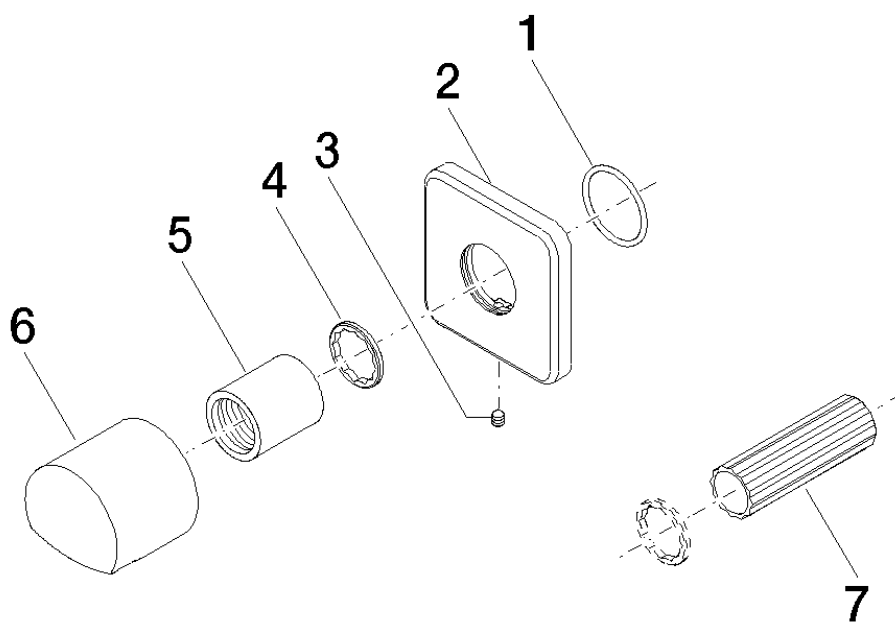

Product specifications

- rosette 60 x 60 mm

Surfaces

- chrome 36310960-00
- matt black 36310960-33

Accessories required

- Wall valve clockwise closing 1/2"; 35 621 970
- Wall valve clockwise closing 3/4"; 35 622 970
- Wall valve anti-clockwise closing 1/2"; 35 671 970
- Wall valve anti-clockwise closing 3/4"; 35 672 970

Exploded assembly drawing

Order quantity

No.	Article number	Name	Installation quantity
------------	-----------------------	-------------	------------------------------