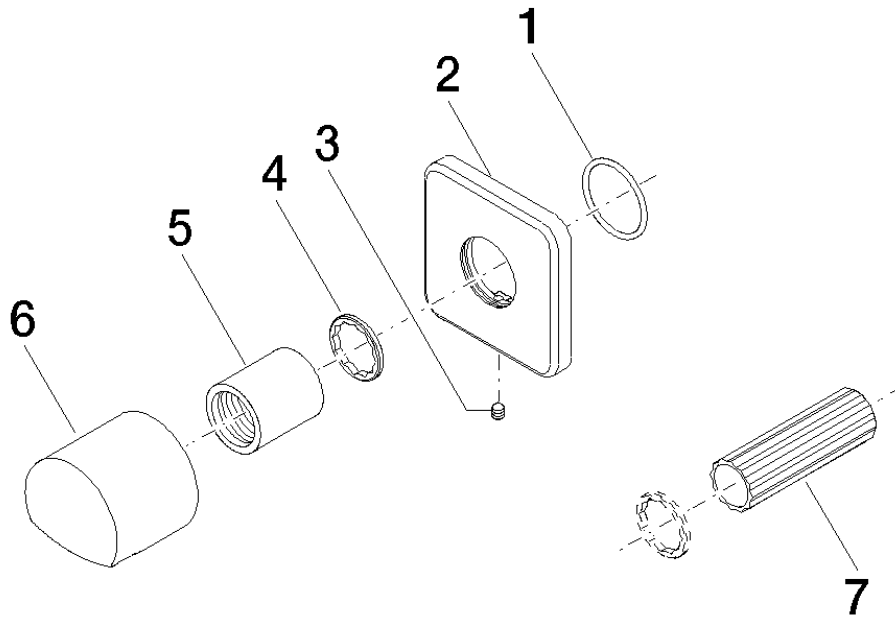

**Exploded assembly drawing**

## CULT Wall Valve

Article number: 36310960

### Order quantity

No.	Article number	Name	Installation quantity
1	09141006390	seal	1
2	092796003ff	rosette	1
3	09311100790	pin	1
4	09160102590	ring	1
5	092102070ff	cover	1
6	092096008ff	handle	1
7	09300901090	key	1