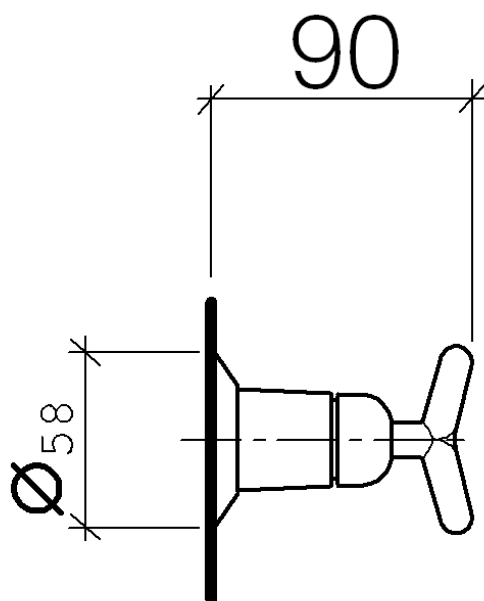

SOURCE Wall Valve

Article number: 36310940

Exploded assembly drawing

SOURCE Wall Valve

Article number: 36310940

Order quantity

No.	Article number	Name	Installation quantity
1	092794003ff	rosette	1
2	092794004ff	rosette	1
3	09141009190	seal	2
4	09160102590	ring	1
5	092102072ff	cover	1
6	09303007590	screw	1
7	09301102890	disc	1
8	091212016ff	base	1
9	092094001ff	handle	1
10	09300901090	key	1