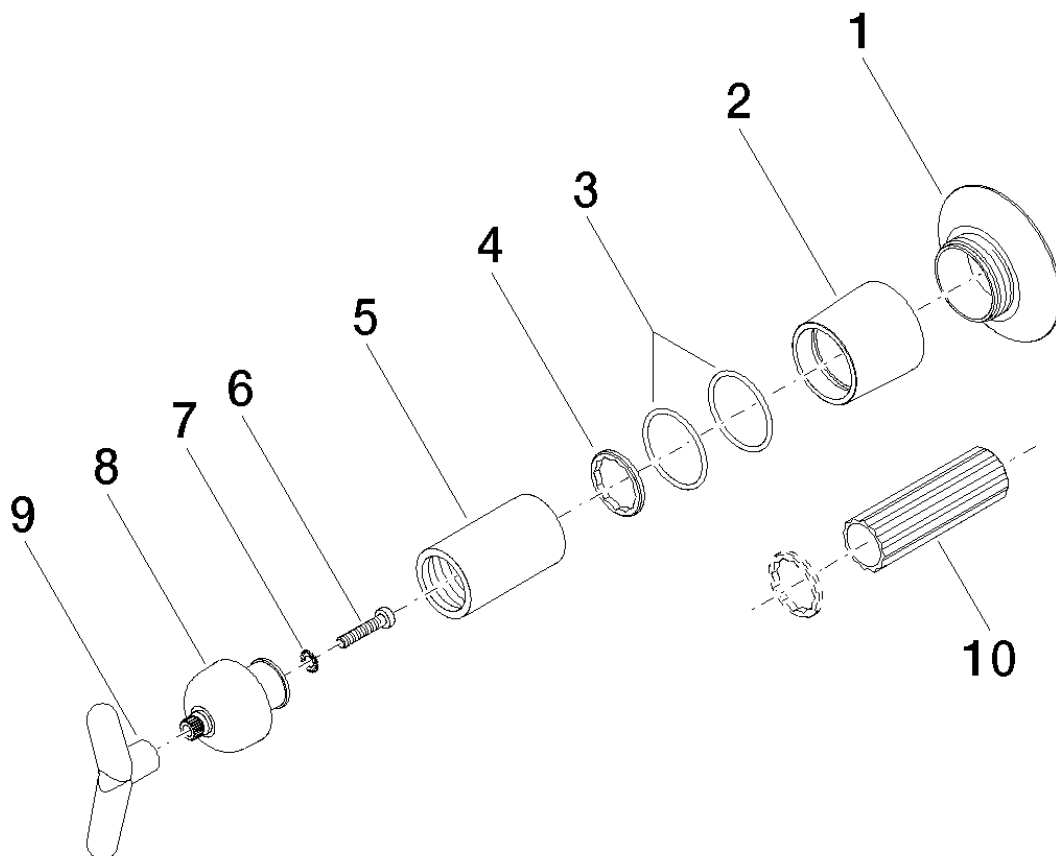

SOURCE Wall Valve

Article number: 36310940

Exploded assembly drawing

SOURCE Wall Valve

Article number: 36310940

Order quantity

No.	Article number	Name	Installation quantity
1	092794003ff	rosette	1
2	092794004ff	rosette	1
3	09141009190	seal	2
4	09160102590	ring	1
5	092102072ff	cover	1
6	09303007590	screw	1
7	09301102890	disc	1
8	091212016ff	base	1
9	092094001ff	handle	1
10	09300901090	key	1