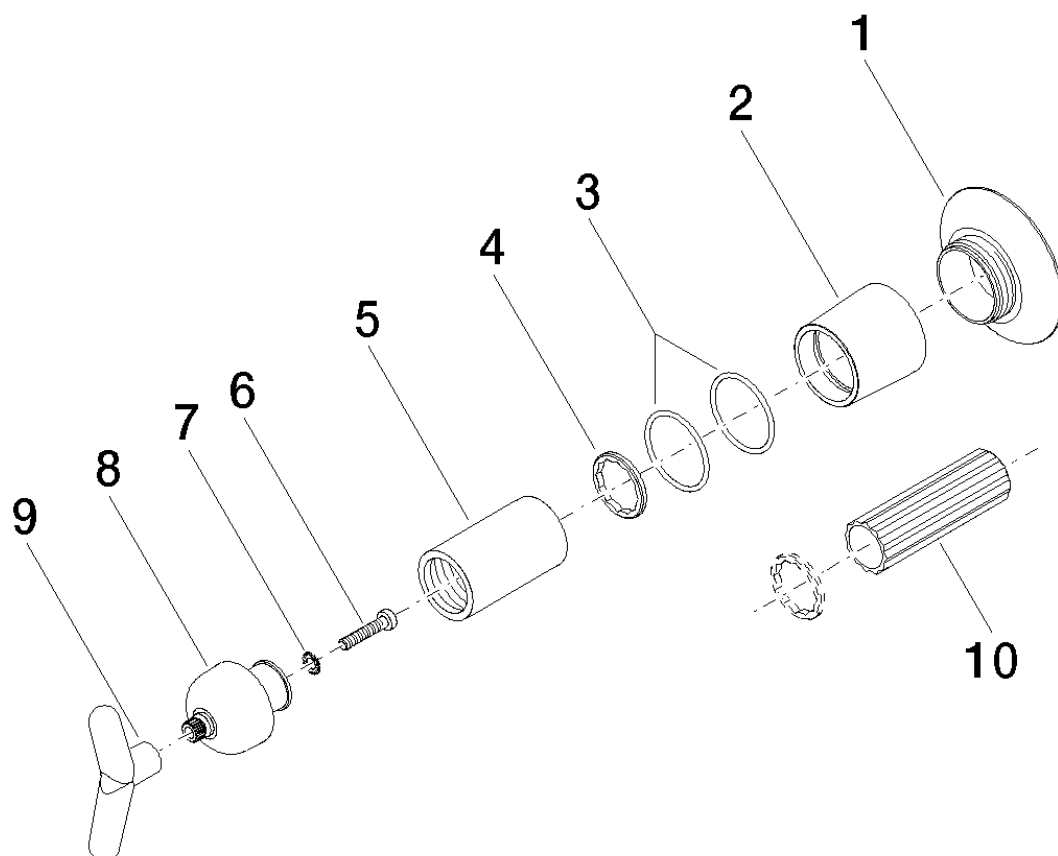

Exploded assembly drawing

SOURCE Wall Valve

Article number: 36310940

Order quantity

No.	Article number	Name	Installation quantity
1	092794003ff	rosette	1
2	092794004ff	rosette	1
3	09141009190	seal	2
4	09160102590	ring	1
5	092102072ff	cover	1
6	09303007590	screw	1
7	09301102890	disc	1
8	091212016ff	base	1
9	092094001ff	handle	1
10	09300901090	key	1