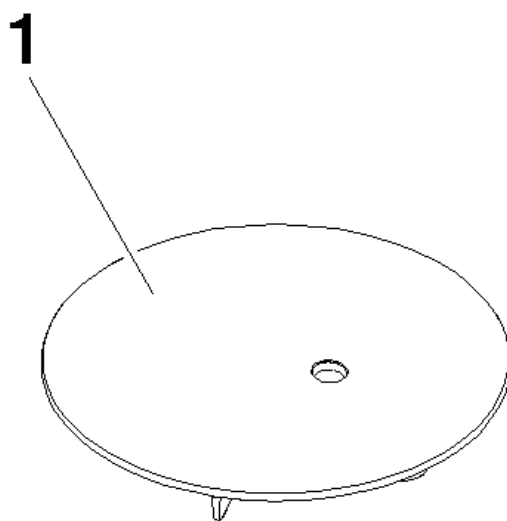

Exploded assembly drawing

Serienübergreifende Produkte Cover for pop-up waste shower

Article number: 36230970

Order quantity

| No. | Article number | Name | Installation quantity |
|-----|----------------|-------|-----------------------|
| 1 | 36230970ff | cover | 1 |