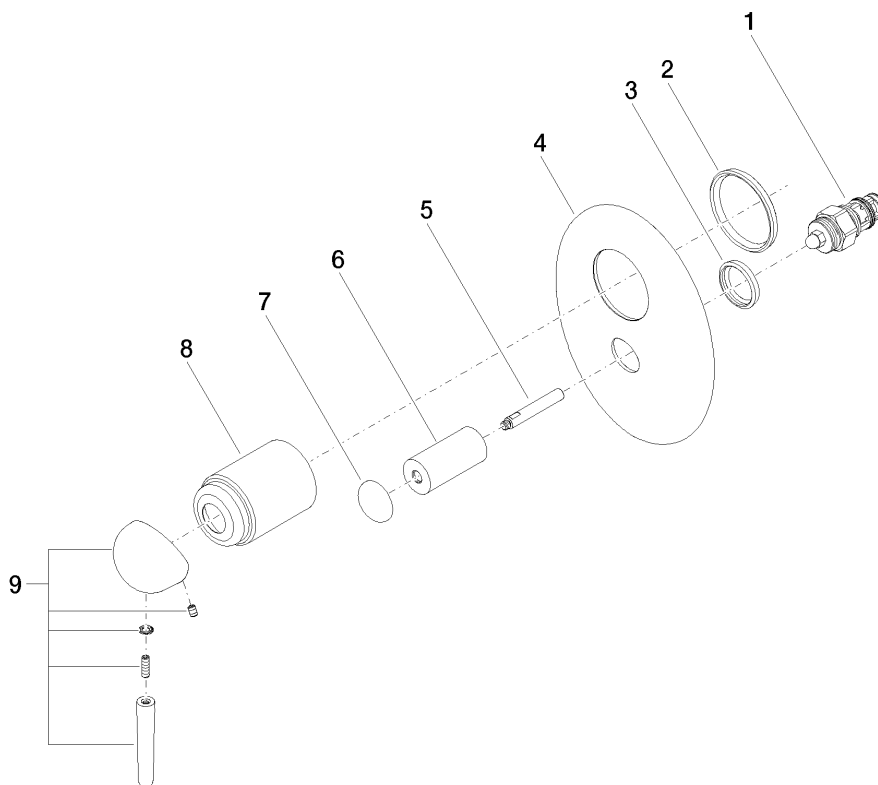

SOURCE Single-lever bath mixer xSTREAM

Article number: 36115940

SOURCE Single-lever bath mixer xSTREAM

Article number: 36115940

Exploded assembly drawing

SOURCE Single-lever bath mixer xSTREAM

Article number: 36115940

Order quantity

No.	Article number	Name	Installation quantity
1	0421340800190	diverter	1
2	09140309590	seal	1
3	09140309390	seal	1
4	091102192ff	cover	1
5	093109021ff	pull-rod	1
6	092102014ff	cover	1
7	092094035ff	handle	1
8	091102072ff	cover	1
9	90209404300ff	handle	1