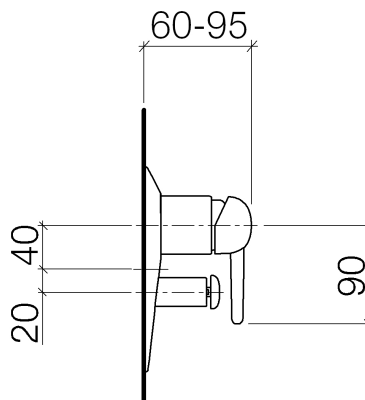

SOURCE Single-lever bath mixer xSTREAM

Article number: 36115940

SOURCE Single-lever bath mixer xSTREAM

Article number: 36115940

Exploded assembly drawing

SOURCE Single-lever bath mixer xSTREAM

Article number: 36115940

Order quantity

No.	Article number	Name	Installation quantity
1	0421340800190	diverter	1
2	09140309590	seal	1
3	09140309390	seal	1
4	091102192ff	cover	1
5	093109021ff	pull-rod	1
6	092102014ff	cover	1
7	092094035ff	handle	1
8	091102072ff	cover	1
9	90209404300ff	handle	1