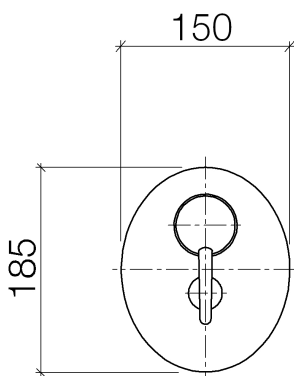

SOURCE Single-lever bath mixer xSTREAM

Article number: 36115940

SOURCE Single-lever bath mixer xSTREAM

Article number: 36115940

Exploded assembly drawing

SOURCE Single-lever bath mixer xSTREAM

Article number: 36115940

Order quantity

No.	Article number	Name	Installation quantity
1	0421340800190	diverter	1
2	09140309590	seal	1
3	09140309390	seal	1
4	091102192ff	cover	1
5	093109021ff	pull-rod	1
6	092102014ff	cover	1
7	092094035ff	handle	1
8	091102072ff	cover	1
9	90209404300ff	handle	1