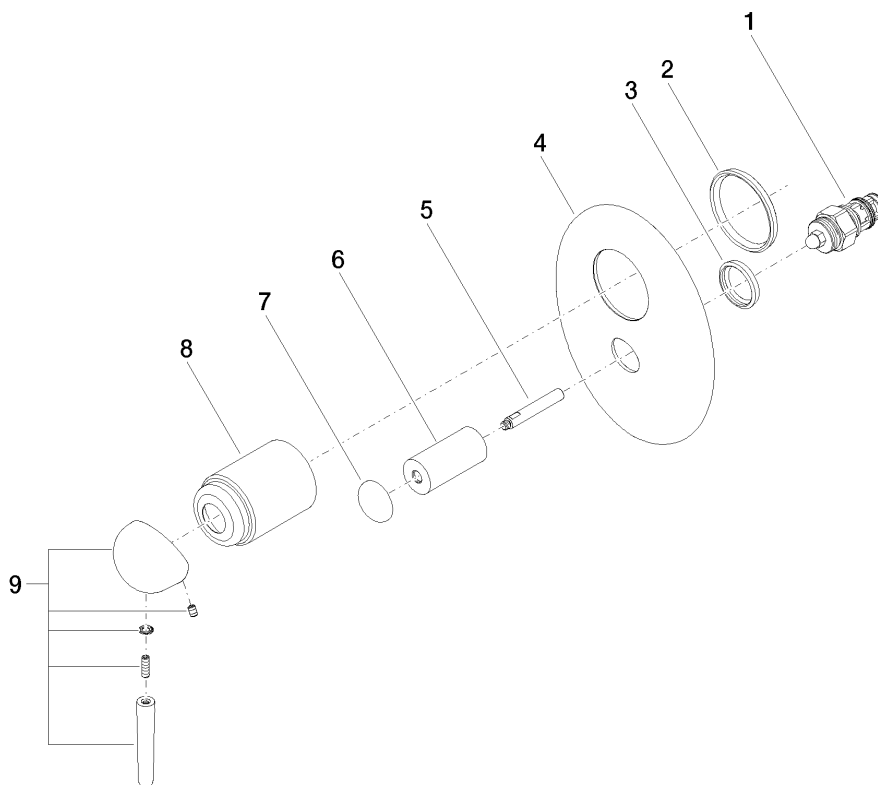

SOURCE Single-lever bath mixer xSTREAM

Article number: 36115940

Exploded assembly drawing

SOURCE Single-lever bath mixer xSTREAM

Article number: 36115940

Order quantity

No.	Article number	Name	Installation quantity
1	0421340800190	diverter	1
2	09140309590	seal	1
3	09140309390	seal	1
4	091102192ff	cover	1
5	093109021ff	pull-rod	1
6	092102014ff	cover	1
7	092094035ff	handle	1
8	091102072ff	cover	1
9	90209404300ff	handle	1