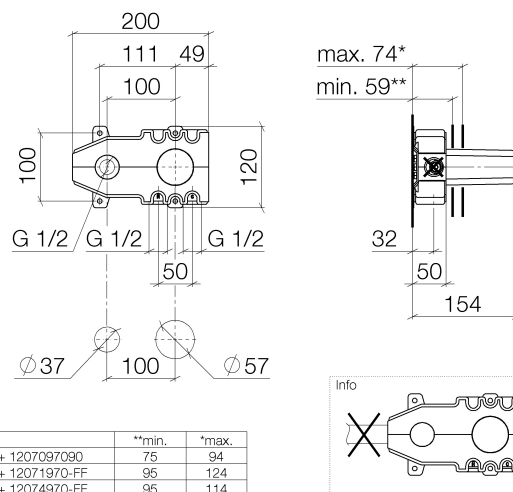

Product specifications

- min. recess depth 59 mm
- max. recess depth 74 mm

Surfaces

- 3580697090

Exploded assembly drawing

Order quantity

No.	Article number	Name	Installation quantity
1	09111101390	accessories	1
2	0430310240190	fixing set	2
3	09303004990	screw	3
4	09172005190	holder	1
5	09301108690	disc	3
6	0431200391090	plug	1
7	0431200060090	plug	1
8	09210210290	cap	1
9	0417010221090	sleeve	1
10	9015050630090	cartridge	1
11	0428101480090	accessories	1
12	09240410590	nut	1
13	09210210490	cap	1

Flow rate chart