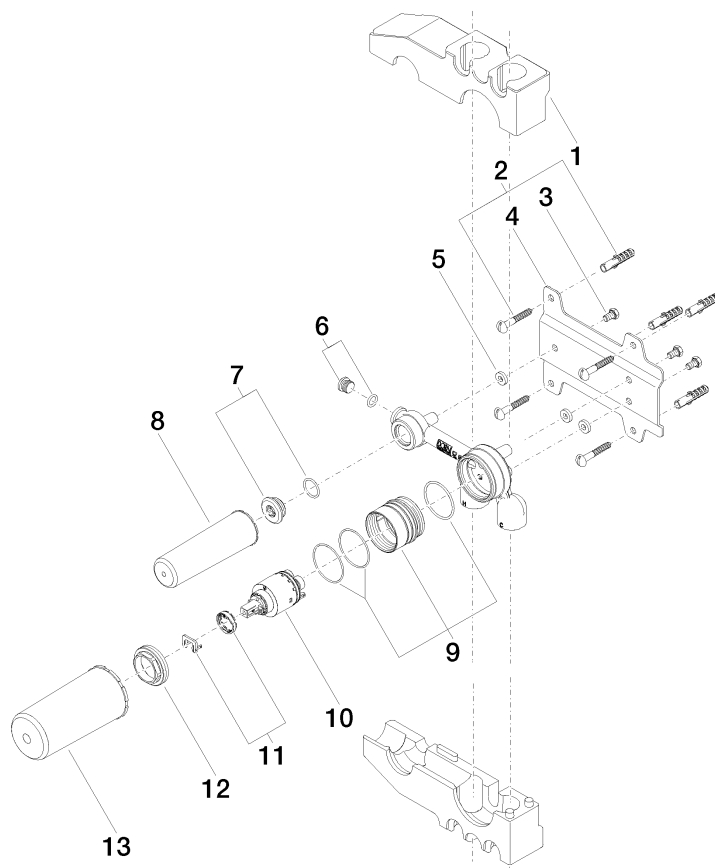

Product specifications

- min. recess depth 59 mm
- max. recess depth 74 mm

Surfaces

- 3580697090

Exploded assembly drawing

Order quantity

No.	Article number	Name	Installation quantity
1	09111101390	accessories	1
2	0430310240190	fixing set	2
3	09303004990	screw	3
4	09172005190	holder	1
5	09301108690	disc	3
6	0431200391090	plug	1
7	0431200060090	plug	1
8	09210210290	cap	1
9	0417010221090	sleeve	1
10	9015050630090	cartridge	1
11	0428101480090	accessories	1
12	09240410590	nut	1
13	09210210490	cap	1

Flow rate chart