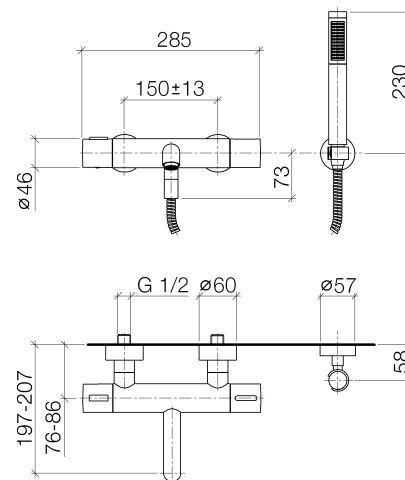

#### • 210 mm projection

- spout: circular, air-enriched flow
- complete hand shower set: normal flow
- complete hand shower set with anti-scale system
- rotary diverter with volume control and shut-off function
- slide-on rosettes  $\varnothing 60$  mm
- 1/2" connection
- gauge 150 mm
- metal shower hose 1250mm with integrated anti-twist protection
- shower holder rosette  $\varnothing 57$ mm
- max. spout flow rate 16.8 l/min
- max. hand shower flow 7.6 l/min

**Intrinsic protection against back flow.**

Bath & Spa

**Serienübergreifende Artikel Bath thermostat for wall mounting with hand shower set**

Article number: 34233969

**Surfaces**

- chrome 34233969-00

**Exploded assembly drawing**

Bath & Spa

**Serienübergreifende Artikel Bath thermostat for wall mounting with hand shower set**

Article number: 34233969

**Order quantity**

<b>No.</b>	<b>Article number</b>	<b>Name</b>	<b>Installation quantity</b>
------------	-----------------------	-------------	------------------------------

**Flow rate chart**