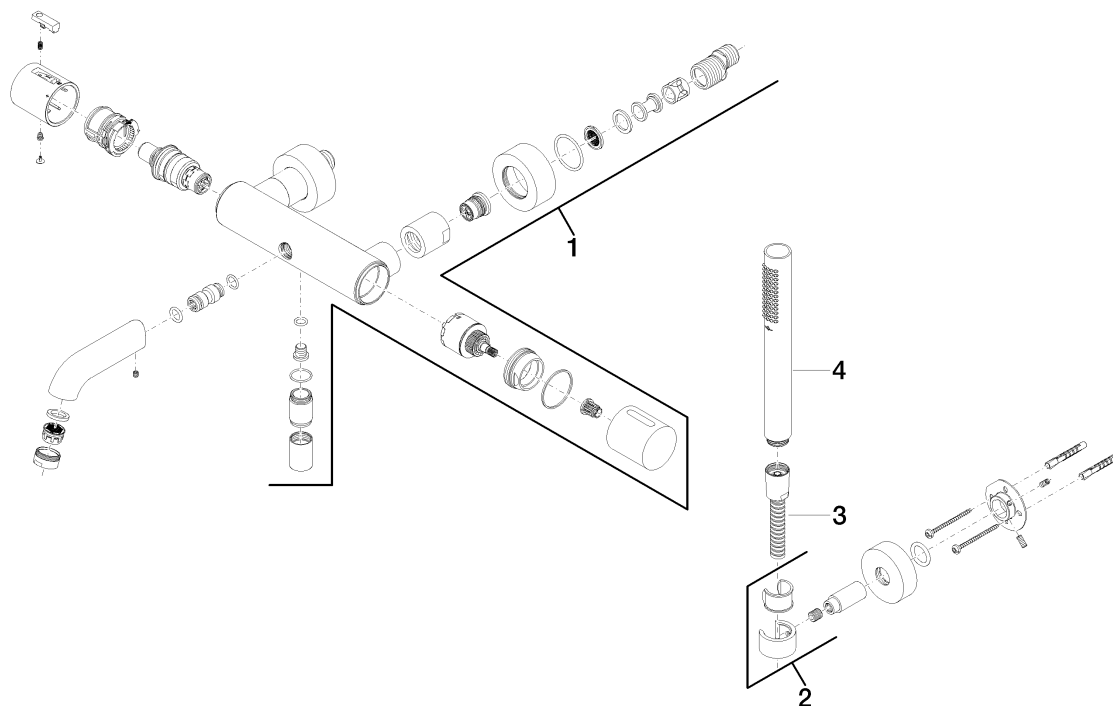

#### • 210 mm projection

- spout: circular, air-enriched flow
- complete hand shower set: normal flow
- complete hand shower set with anti-scale system
- rotary diverter with volume control and shut-off function
- slide-on rosettes  $\varnothing 60$  mm
- 1/2" connection
- gauge 150 mm
- metal shower hose 1250mm with integrated anti-twist protection
- shower holder rosette  $\varnothing 57$ mm
- max. spout flow rate 16.8 l/min
- max. hand shower flow 7.6 l/min

**Intrinsic protection against back flow.**

Bath & Spa

**Serienübergreifende Artikel Bath thermostat for wall mounting with hand shower set**

Article number: 34233969

**Surfaces**

- chrome 34233969-00

**Exploded assembly drawing**

Bath & Spa

**Serienübergreifende Artikel Bath thermostat for wall mounting with hand shower set**

Article number: 34233969

**Order quantity**

<b>No.</b>	<b>Article number</b>	<b>Name</b>	<b>Installation quantity</b>
------------	-----------------------	-------------	------------------------------

**Flow rate chart**