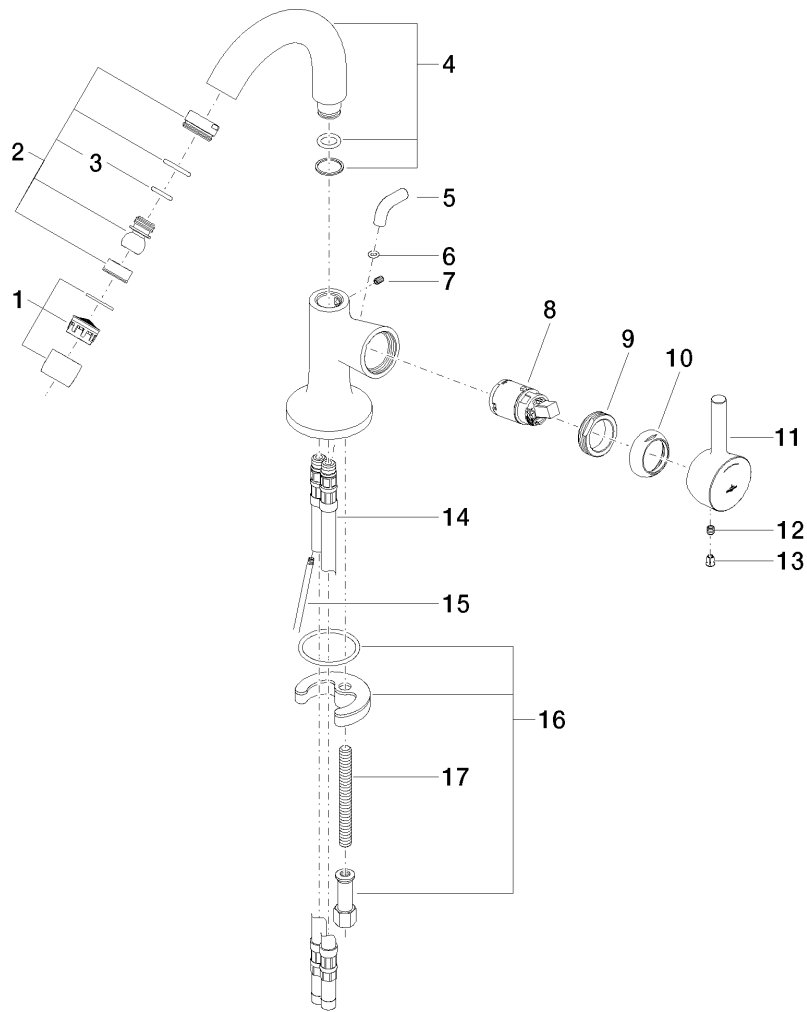

Exploded assembly drawing

18 — Ablaufgarnitur 04.11.01.001.00-FF

LaFleur Single-lever bidet mixer

Article number: 33600955

Order quantity

No.	Article number	Name	Installation quantity
1	90230111902ff	aerator	1
2	04214000700ff	joint	1
3	09141001190	seal	1
4	90282222300ff	spout	1
5	092095001ff	handle	1
6	09141020990	seal	1
7	09311100890	pin	1
8	09150504190	cartridge	1
9	092404130-07	nut	1
10	092404204ff	cover	1
11	092095013ff	handle	1
12	09311103090	pin	1
13	09312001790	plug	1
14	0430040160090	hose	2
15	093109080ff	pull-rod	1
16	0430110382590	fixing set	1
17	09311101190	pin	1
18	04110100100ff	pop-up waste	1