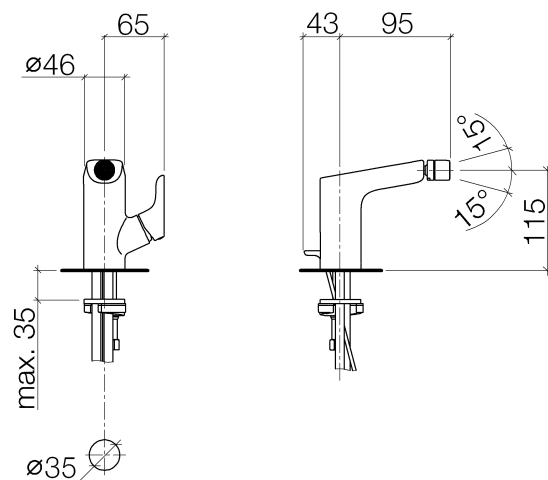

Product specifications

- **125 mm projection**
- ball-joint pivotable through 15° (in any direction)
- circular, air-enriched flow
- height of mixer 127 mm
- height up to aerator 115 mm
- hole diameter 35 mm
- 2x screw-in M 10 x 1 pressure hose, leak-tested
- max. flow 7 l/min

Surfaces

- chrome 33600905-00

Exploded assembly drawing

17 — Abwurfgewehr 0411.01.001.00-FF

Bath & Spa

L´Aura Single-lever bidet mixer with pop-up waste

Article number: 33600905

Order quantity

No.	Article number	Name	Installation quantity
------------	-----------------------	-------------	------------------------------

Flow rate chart