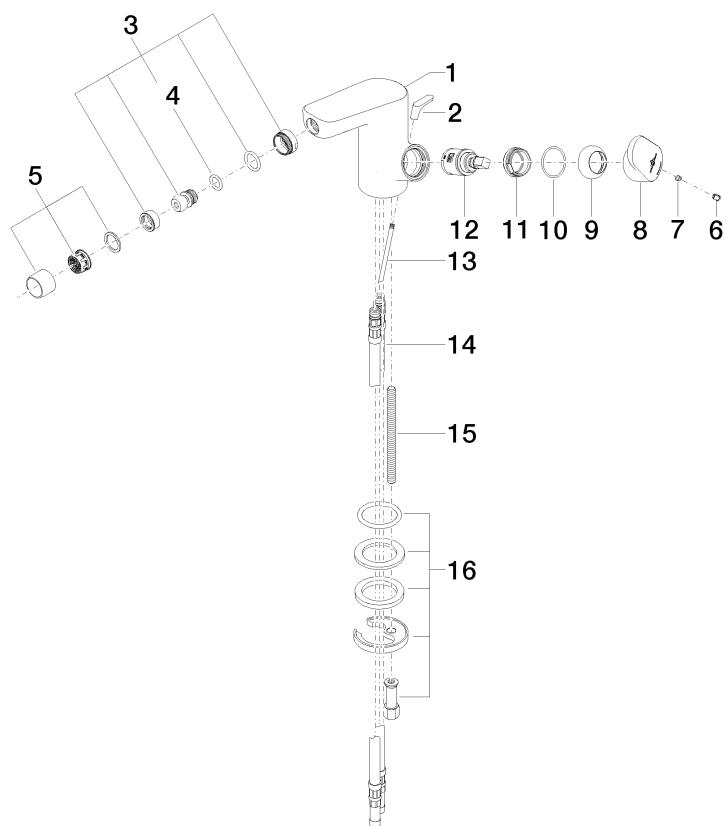

Product specifications

- **125 mm projection**
- ball-joint pivotable through 15° (in any direction)
- circular, air-enriched flow
- height of mixer 127 mm
- height up to aerator 115 mm
- hole diameter 35 mm
- 2x screw-in M 10 x 1 pressure hose, leak-tested
- max. flow 7 l/min

Surfaces

- chrome 33600905-00

Exploded assembly drawing

17 — Abwurfgewehr 0411.01.001.00-FF

Bath & Spa

L´Aura Single-lever bidet mixer with pop-up waste

Article number: 33600905

Order quantity

No.	Article number	Name	Installation quantity
------------	-----------------------	-------------	------------------------------

Flow rate chart