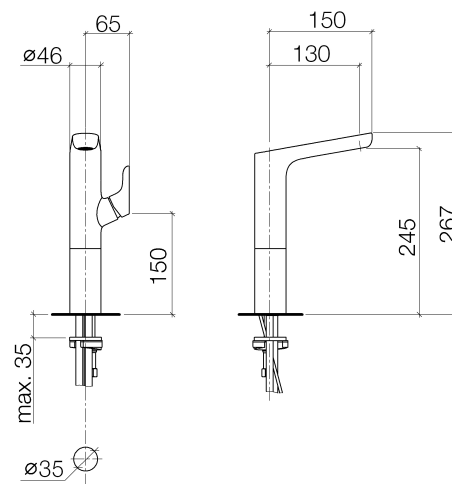

### Product specifications

- **130 mm projection**
- fixed spout
- circular, air-enriched flow
- height of mixer 276 mm
- height up to aerator 244 mm
- hole diameter 35 mm
- 2x screw-in M 10 x 1 pressure hose, leak-tested
- max. flow 7 l/min
- lead-free

### Surfaces

- chrome 33533905-00

**Exploded assembly drawing**

Bath & Spa

**L´Aura Single-lever basin mixer with raised base with pop-up waste**

Article number: 33533905

---

**Order quantity**

**Flow rate chart**