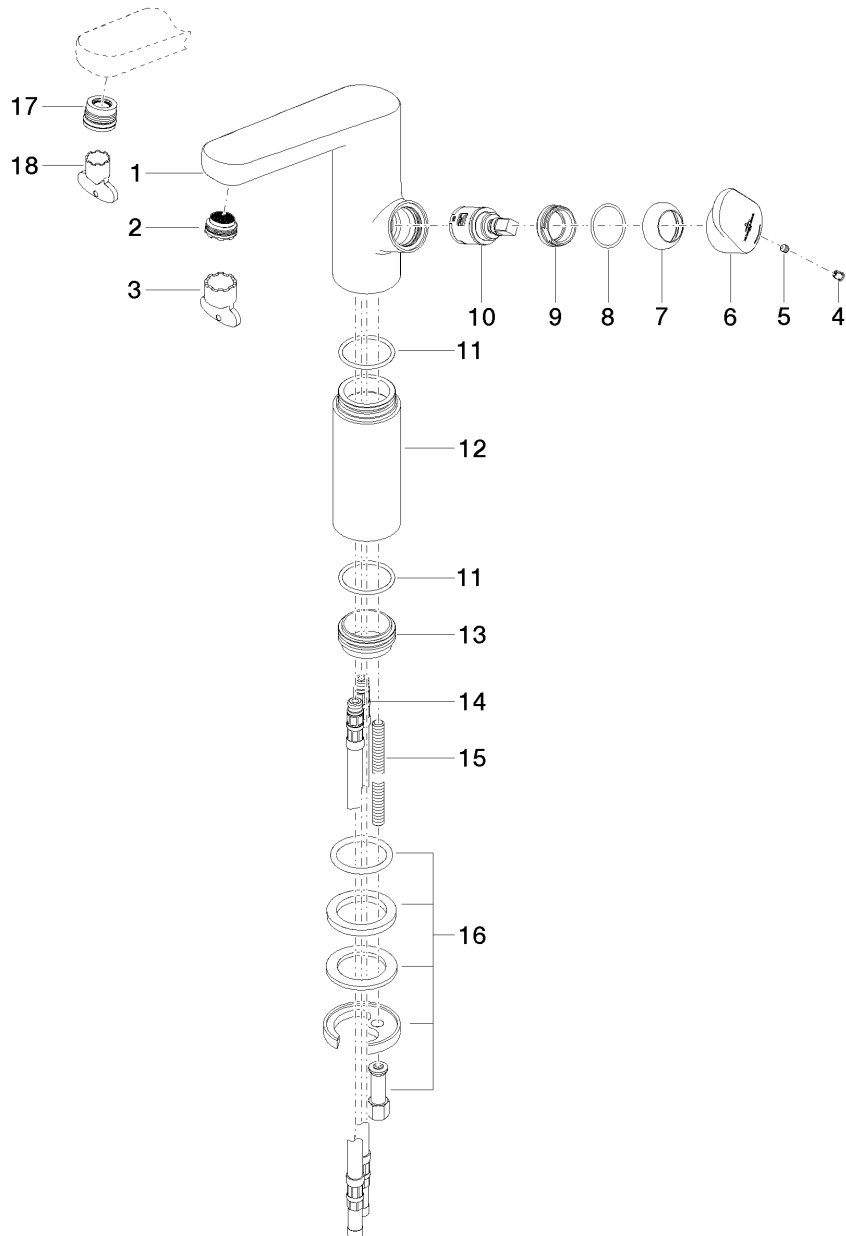

### Product specifications

- **130 mm projection**
- fixed spout
- circular, air-enriched flow
- height of mixer 276 mm
- height up to aerator 244 mm
- hole diameter 35 mm
- 2x screw-in M 10 x 1 pressure hose, leak-tested
- max. flow 7 l/min
- lead-free

**for use on counter-top bowls**

### Surfaces

- chrome 33533905-00

**Exploded assembly drawing**

Bath & Spa

**L´Aura Single-lever basin mixer with raised base with pop-up waste**

Article number: 33533905

---

**Order quantity**

**Flow rate chart**