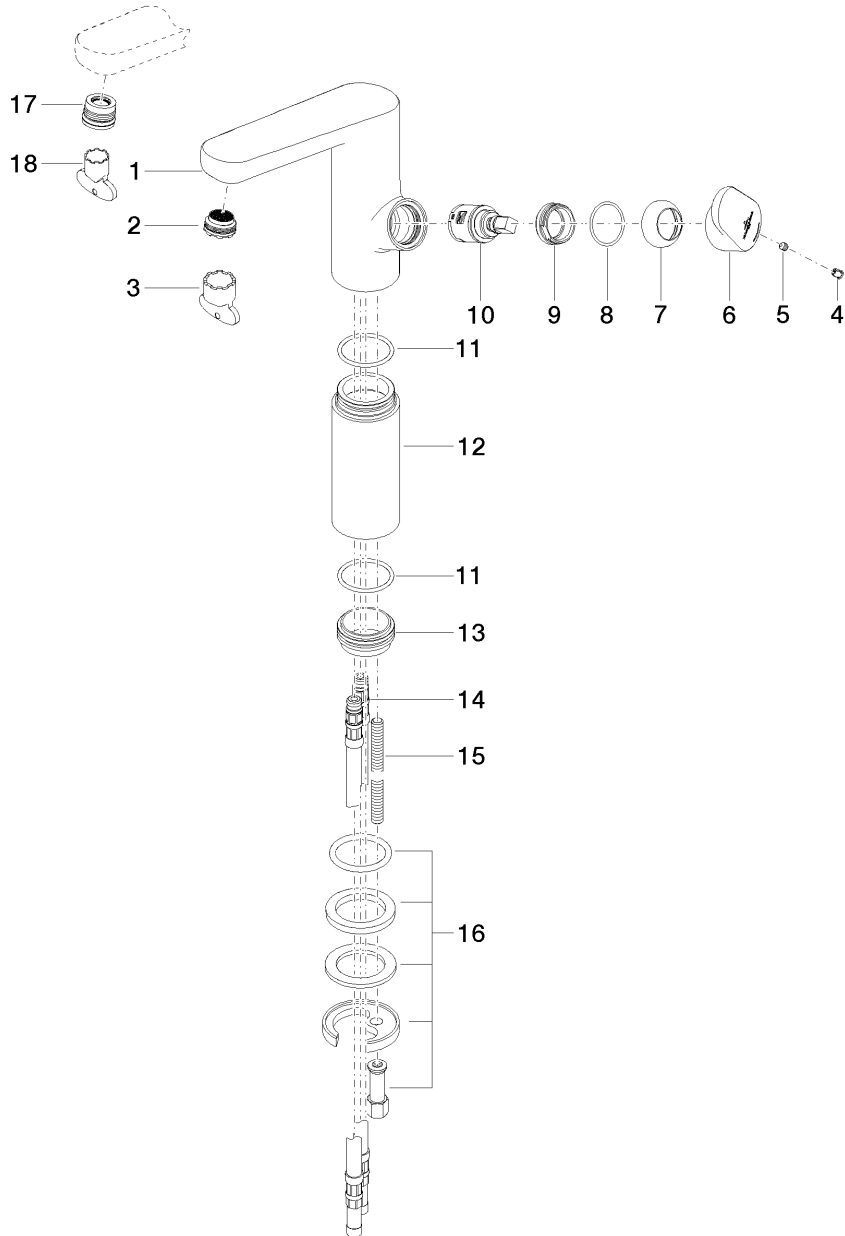

L'Aura Single-lever basin mixer with raised base 130mm without pop-up waste

Article number: 33533905

Exploded assembly drawing

L´Aura Single-lever basin mixer with raised base 130mm without pop-up waste

Article number: 33533905

Order quantity

No.	Article number	Name	Installation quantity
1	091990002ff	spout	1
2	09290306490	aerator	1
3	0430090240190	key	1
4	09312001790	plug	1
5	09311103090	pin	1
6	092090006ff	handle	1
7	092830021ff	cover	1
9	09141009190	seal	1
9	09240426690	nut	1
10	9015050420090	cartridge	1
11	09141011990	seal	2
12	092822027ff	pipe	1
13	0430040450090	hose	2
14	0430040170090	hose	1
15	09311109090	pin	1
16	0430110858890	fixing set	1
17	90230115800ff	aerator	1
18	0430090280190	key	1