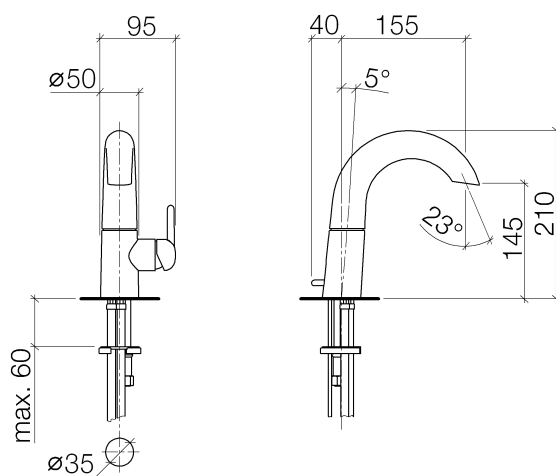

# SOURCE Single-lever basin mixer 155mm

Article number: 33513940

33 513 940-FF

**Exploded assembly drawing**

14 — Ablaufgarnitur 04.11.01.001.00-ff

## SOURCE Single-lever basin mixer 155mm

Article number: 33513940

### Order quantity

No.	Article number	Name	Installation quantity
1	90119401002ff	spout	1
2	90230102604ff	aerator	1
3	09311103090	pin	2
4	04209403080ff	pull-rod	1
5	092094030ff	handle	1
6	093109080ff	pull-rod	1
7	09150504190	cartridge	1
8	092404130-07	nut	1
9	092830015ff	cover	1
10	092094040ff	handle	1
11	0430110387590	fixing set	1
12	0430040160090	hose	2
13	09311101290	pin	1
14	04110100100ff	pop-up waste	1

# SOURCE Single-lever basin mixer 155mm

Article number: 33513940