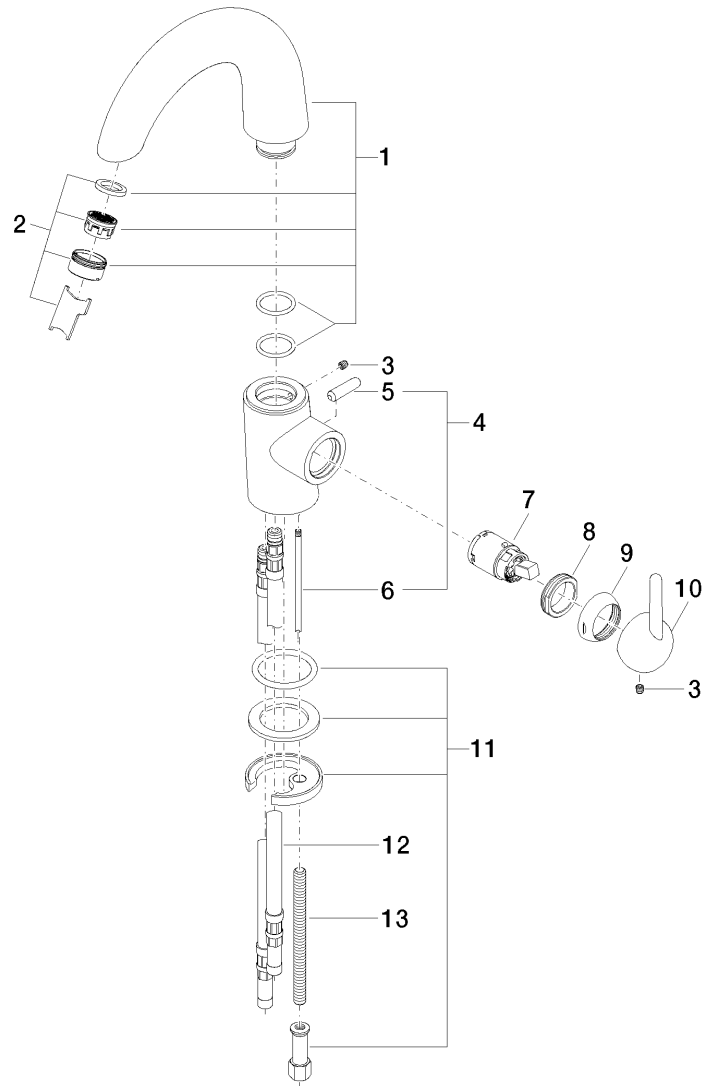

# SOURCE Single-lever basin mixer 155mm

Article number: 33513940

33 513 940-FF

**Exploded assembly drawing**

14 — Ablaufgarnitur 04.11.01.001.00-ff

## SOURCE Single-lever basin mixer 155mm

Article number: 33513940

### Order quantity

No.	Article number	Name	Installation quantity
1	90119401002ff	spout	1
2	90230102604ff	aerator	1
3	09311103090	pin	2
4	04209403080ff	pull-rod	1
5	092094030ff	handle	1
6	093109080ff	pull-rod	1
7	09150504190	cartridge	1
8	092404130-07	nut	1
9	092830015ff	cover	1
10	092094040ff	handle	1
11	0430110387590	fixing set	1
12	0430040160090	hose	2
13	09311101290	pin	1
14	04110100100ff	pop-up waste	1

# SOURCE Single-lever basin mixer 155mm

Article number: 33513940